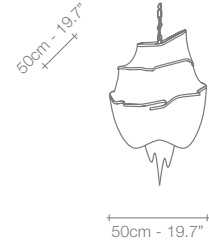

A15S

A14S

A13S

A16S

A17S

A18S

J01S

J06S

J03A

J04A

NICKEL

BLACK NICKEL

GOLD

BRONZE

	A13S	A14S	A15S	A16S	A17S	A18S	J01S	J03A	J04A	J06S
250V	HALOGEN ES E14	6X42W (=6x60W)	8X42W (=8x60W)	8X42W (=8x60W)	10X42W (=10x60W)	10X42W (=10x60W)	8X42W (=8x60W)	4X28W (=4x40W)	2X42W (=2x60W)	8X42W (=8x60W)
120V	FLAME CA 10 E12	6X60W	8X60W	8X60W	10X60W	10X60W	8X60W	4X40W	2X60W	8X60W