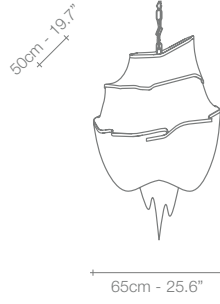

A15S

A14S

A13S

A16S

A17S

A18S

J01S

J06S

J03A

J04A

NICKEL

BLACK NICKEL

GOLD

BRONZE

	A13S	A14S	A15S	A16S	A17S	A18S	J01S	J03A	J04A	J06S
250V	HALOGEN ES E14	6X42W (=6x60W)	8X42W (=8x60W)	8X42W (=8x60W)	10X42W (=10x60W)	10X42W (=10x60W)	8X42W (=8x60W)	4X28W (=4x40W)	2X42W (=2x60W)	8X42W (=8x60W)
120V	FLAME CA 10 E12	6X60W	8X60W	8X60W	10X60W	10X60W	8X60W	4X40W	2X60W	8X60W