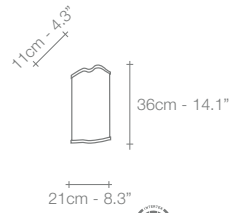

J03A

J04A

NICKEL

BLACK NICKEL

GOLD

BRONZE

	A13S	A14S	A15S	A16S	A17S	A18S	J01S	J03A	J04A	J06S
250V	HALOGEN ES E14	6X42W (=6x60W)	8X42W (=8x60W)	8X42W (=8x60W)	10X42W (=10x60W)	10X42W (=10x60W)	8X42W (=8x60W)	4X28W (=4x40W)	2X42W (=2x60W)	8X42W (=8x60W)
120V	FLAME CA 10 E12	6X60W	8X60W	8X60W	10X60W	10X60W	8X60W	4X40W	2X60W	8X60W