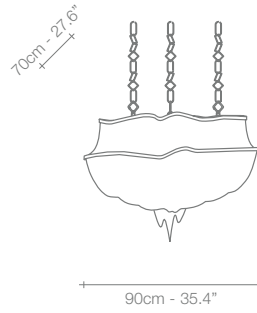

A15S

A14S

A13S

A16S

A17S

A18S

J01S

J06S

J03A

J04A

NICKEL

BLACK NICKEL

GOLD

BRONZE

	A13S	A14S	A15S	A16S	A17S	A18S	J01S	J03A	J04A	J06S
250V	HALOGEN ES E14	6X42W (=6x60W)	8X42W (=8x60W)	8X42W (=8x60W)	10X42W (=10x60W)	10X42W (=10x60W)	8X42W (=8x60W)	4X28W (=4x40W)	2X42W (=2x60W)	8X42W (=8x60W)
120V	FLAME CA 10 E12	6X60W	8X60W	8X60W	10X60W	10X60W	8X60W	4X40W	2X60W	8X60W