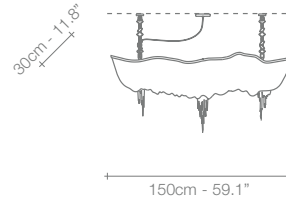

A15S

A14S

A13S

A16S

A17S

A18S

J01S

J06S

J03A

J04A

NICKEL

BLACK NICKEL

GOLD

BRONZE

	A13S	A14S	A15S	A16S	A17S	A18S	J01S	J03A	J04A	J06S
250V	HALOGEN ES E14	6X42W (=6x60W)	8X42W (=8x60W)	8X42W (=8x60W)	10X42W (=10x60W)	10X42W (=10x60W)	8X42W (=8x60W)	4X28W (=4x40W)	2X42W (=2x60W)	8X42W (=8x60W)
120V	FLAME CA 10 E12	6X60W	8X60W	8X60W	10X60W	10X60W	8X60W	4X40W	2X60W	8X60W