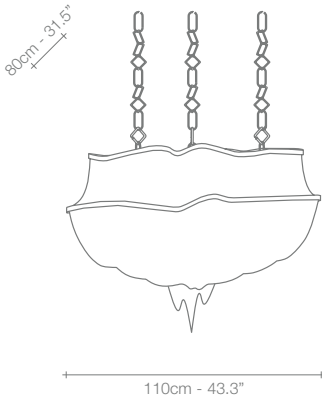

A15S

A14S

A13S

A16S

A17S

A18S

J01S

J06S

J03A

J04A

NICKEL

BLACK NICKEL

GOLD

BRONZE

	A13S	A14S	A15S	A16S	A17S	A18S	J01S	J03A	J04A	J06S
250V	HALOGEN ES E14	6X42W (=6x60W)	8X42W (=8x60W)	8X42W (=8x60W)	10X42W (=10x60W)	10X42W (=10x60W)	8X42W (=8x60W)	4X28W (=4x40W)	2X42W (=2x60W)	8X42W (=8x60W)
120V	FLAME CA 10 E12	6X60W	8X60W	8X60W	10X60W	10X60W	8X60W	4X40W	2X60W	8X60W