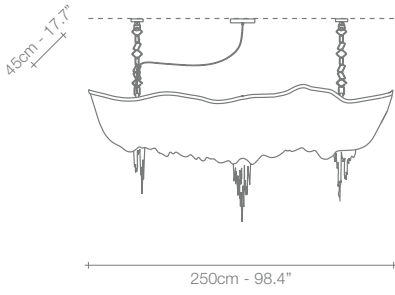

A15S

A14S

A13S

A16S

A17S

A18S

J01S

J06S

J03A

J04A

NICKEL

BLACK NICKEL

GOLD

BRONZE

	A13S	A14S	A15S	A16S	A17S	A18S	J01S	J03A	J04A	J06S
250V	HALOGEN ES E14	6X42W (=6x60W)	8X42W (=8x60W)	8X42W (=8x60W)	10X42W (=10x60W)	10X42W (=10x60W)	8X42W (=8x60W)	4X28W (=4x40W)	2X42W (=2x60W)	8X42W (=8x60W)
120V	FLAME CA 10 E12	6X60W	8X60W	8X60W	10X60W	10X60W	8X60W	4X40W	2X60W	8X60W