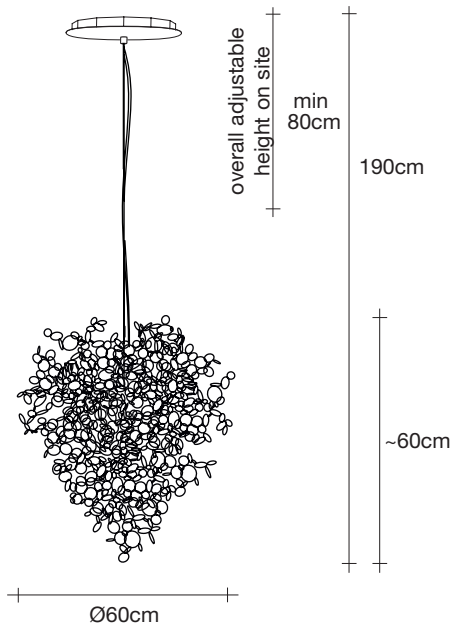

Argent | small chandelier

Body

Canopy