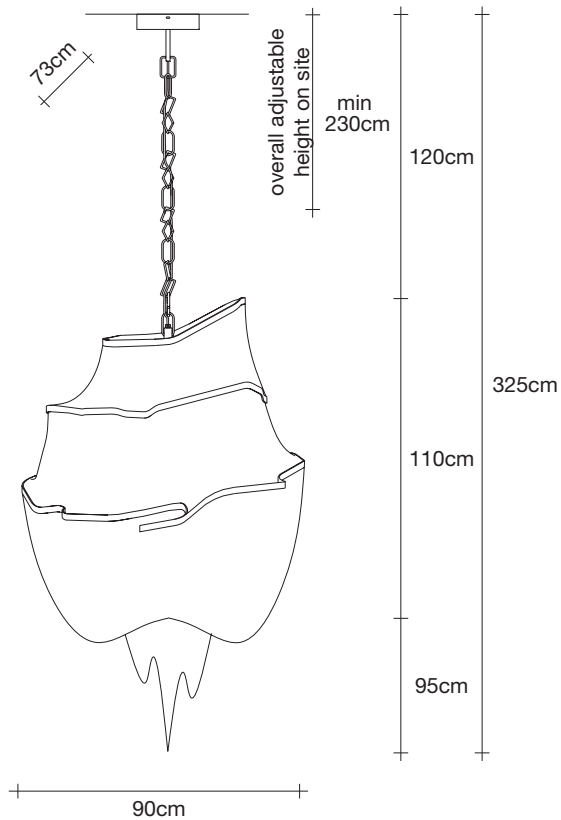

Atlantis | large three tier chandelier

Body

Canopy