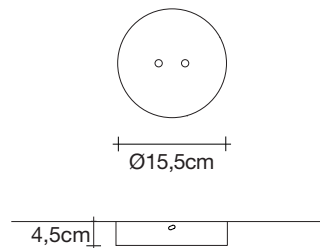

Etoile | linear chandelier

Body

Canopy

Canopy for DALI