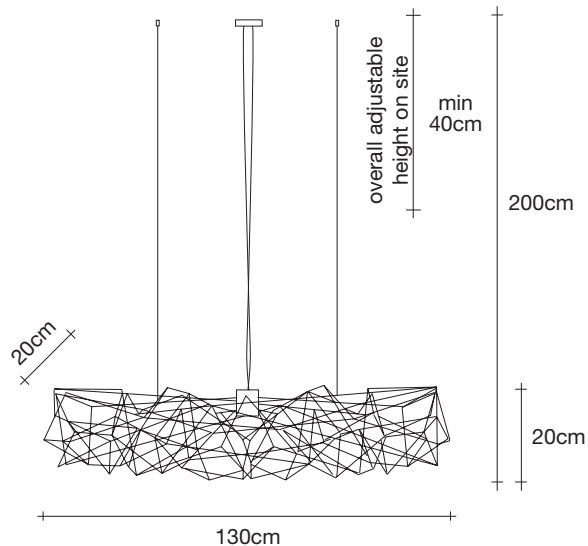

Etoile | linear chandelier

Body

Canopy

Canopy for DALI