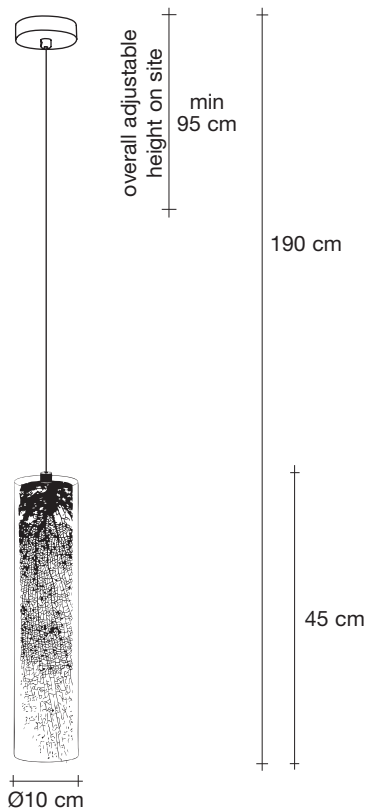

Frame | large cylinder pendant light

Body

Canopy