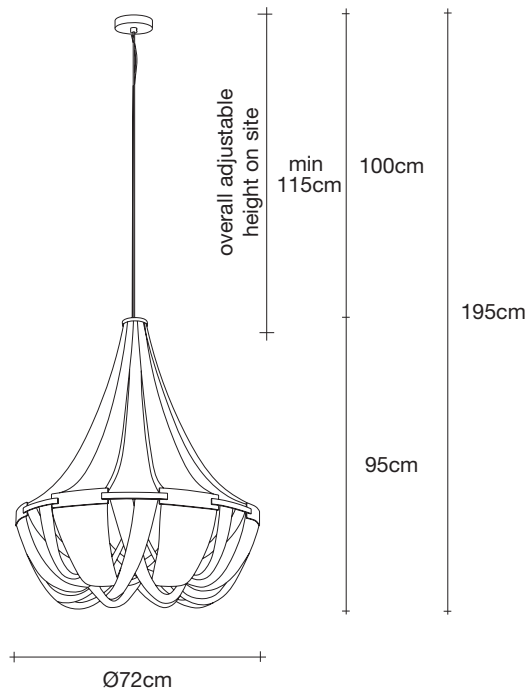

Soscik | small chandelier

Body

Canopy