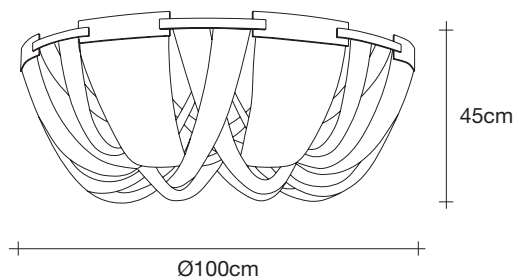

Soscik | medium ceiling light

Body

Canopy