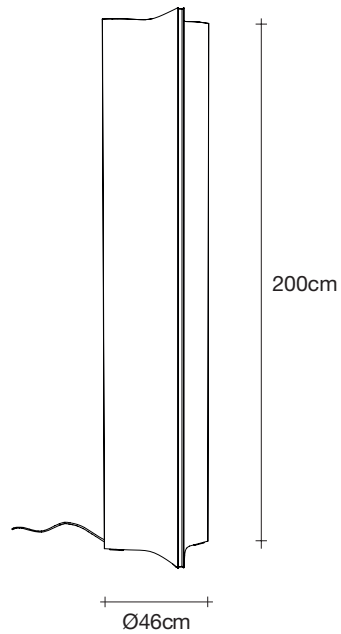

Stanley | floor lamp

TERZANI
LA LUCE PENSATA

Body

Top view