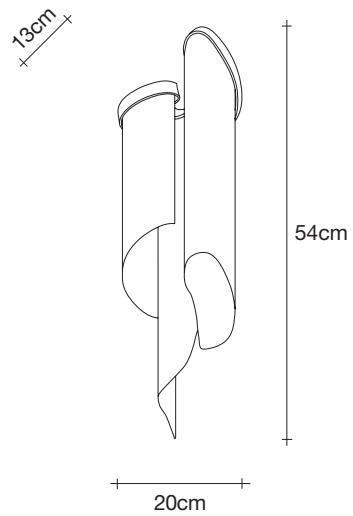

Stream | wall sconce

TERZANI
LA LUCE PENSATA

Body

Canopy