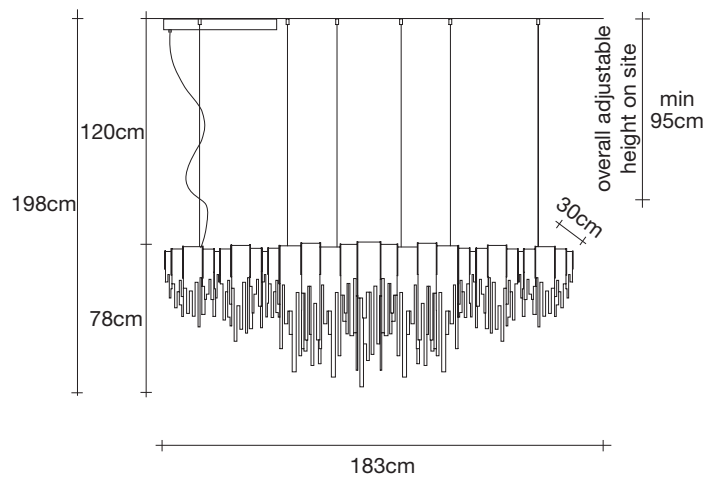

Volver | large linear chandelier

Body

Canopy

Canopy for DALI