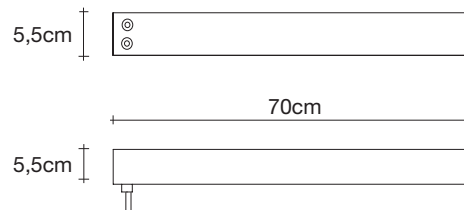

Volver | large linear chandelier

Body

Canopy

Canopy for DALI