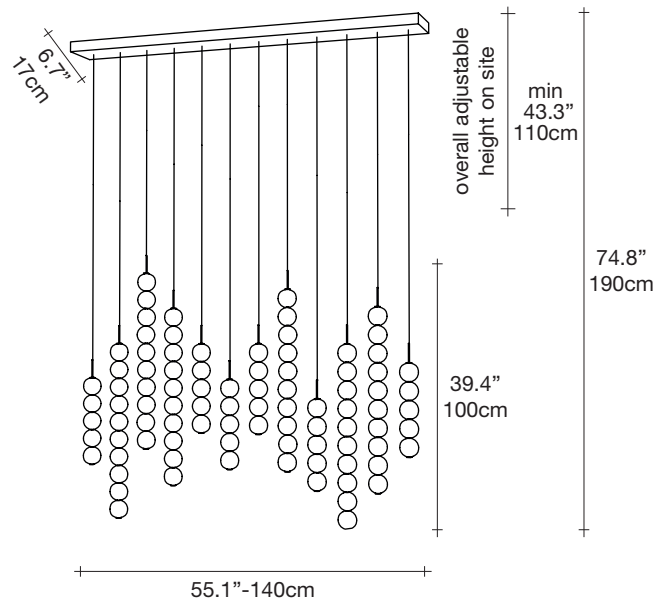

# Abacus | medium linear multi light pendant

Body | 6x5 - 6x10 spheres

Canopy