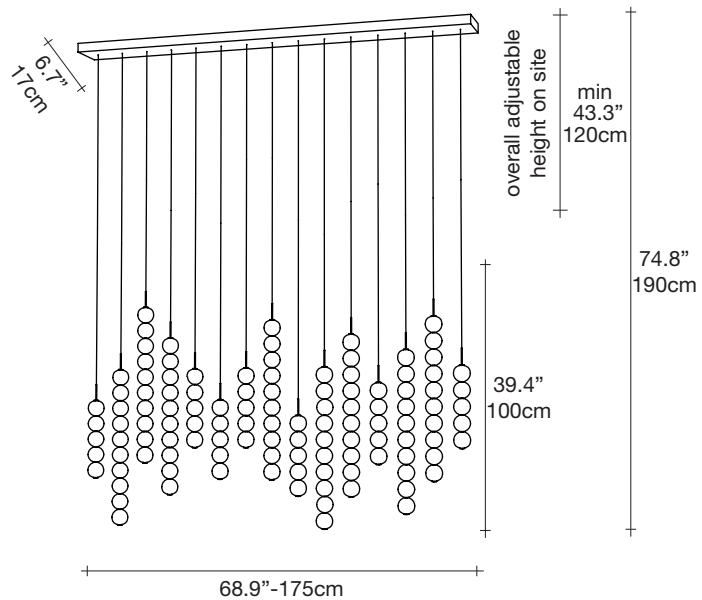

Abacus | large linear multi light pendant

Body | 7x5 - 8x10 spheres

Canopy