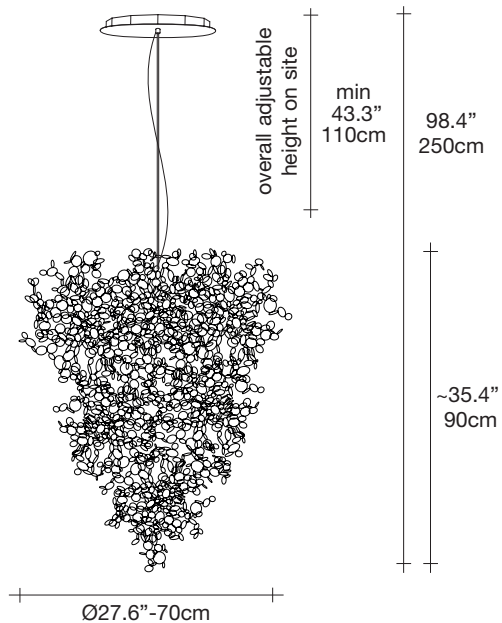

Argent | medium chandelier

Body

Canopy