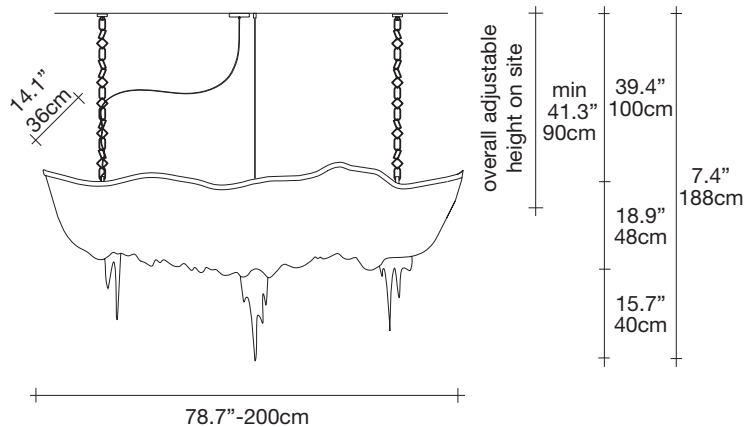

Atlantis | medium linear chandelier

Body

Canopy