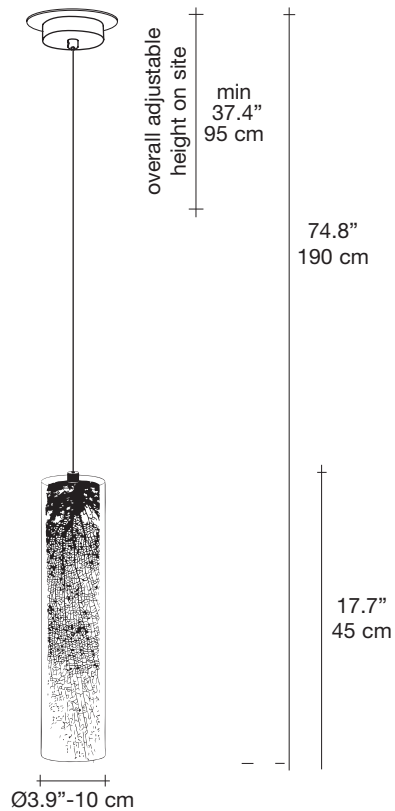

Frame | large cylinder pendant light

Body

Canopy