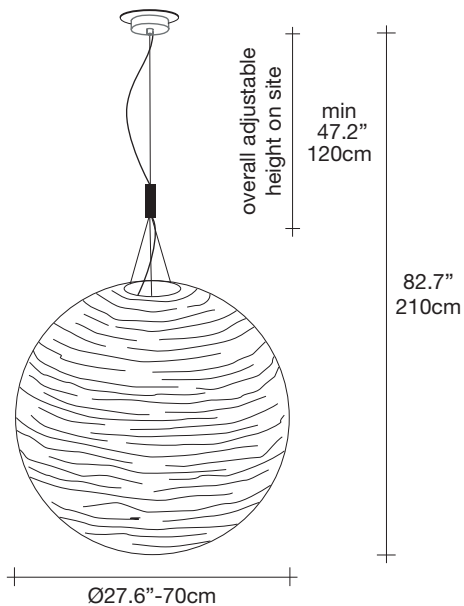

Magdalena | large pendant light

Body

Canopy