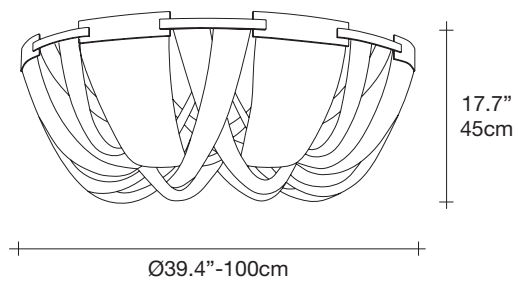

Soscik | medium ceiling light

Body

Canopy