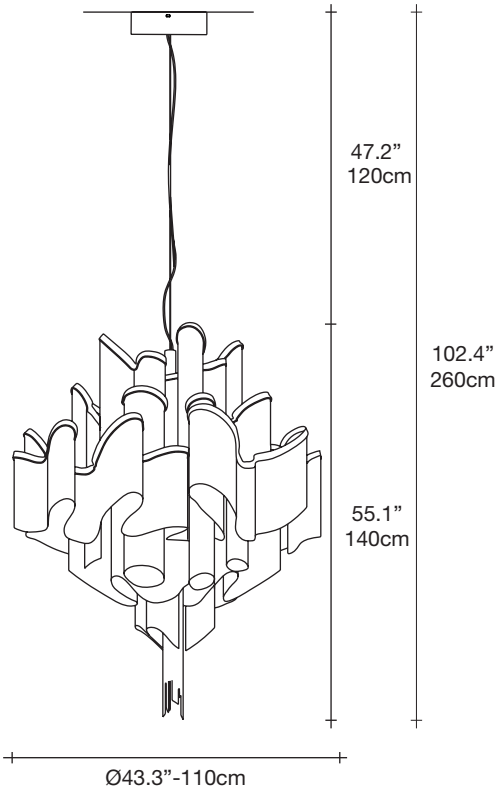

Stream | large chandelier

Body

Canopy