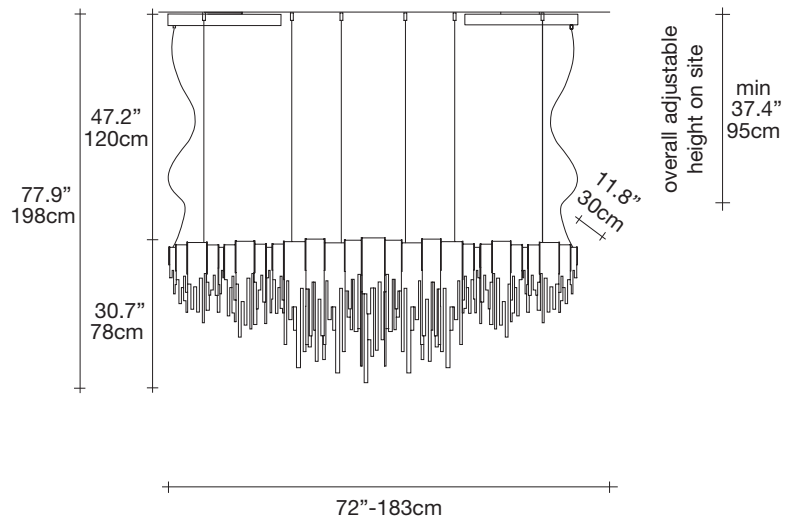

Volver | large linear chandelier

Body

Canopy