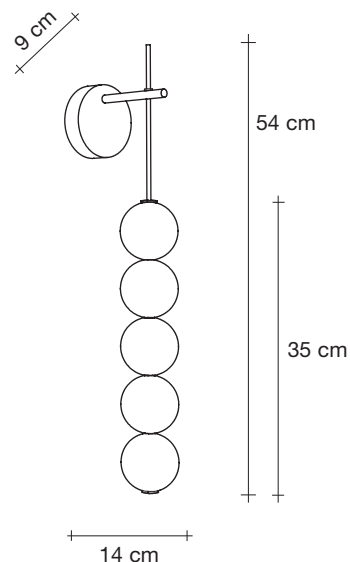

Abacus, multiplying *luminescence*.

design Draw
terzani.com

TERZANI
LA LUCE PENSATA

Name
Abacus
wall sconce

Materials
brass | white glass

CE ENEC CB

Finishes | Code

 brass canopy | brass
OV01A M3 B 15

Body | 5 spheres

Light source
220-240V ~ 50/60Hz

 Built in Replaceable LED Module
3,6W 540lm 3000K

dimmable options

 not dimmable

 0/1-10V
PUSH

Canopy

Used for centuries as the tool to both teach and communicate mathematics, the abacus was found in one form or another across the ancient world. At Terzani, we saw the beauty in the abacus' mathematical purity and clean, functional design. In the hands of Terzani's craftsmen, we've turned this inspiration into a new collection of modular pendant lamps whose flexibility allows for complex and beautiful configurations. Each module, or strand, of Abacus contains a custom set of round, hand-blown white glass which emit a soft and uniform light. And, as the original abacus was used to calculate everything from simple addition to complex formulas, we've retained the same scalability. Due to its customization, our Abacus light is just as suitable in a home as a commercial space, and its almost infinite configurations makes sure you always come up with the right solution. Made in Italy.