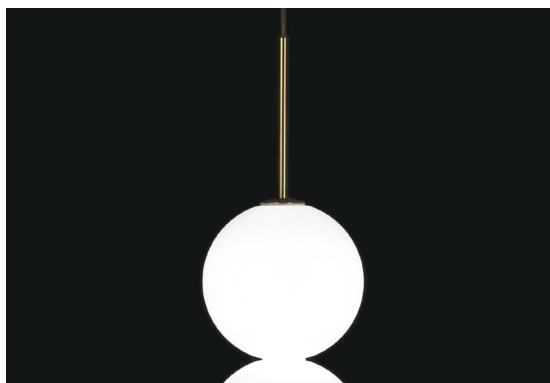

Abacus, multiplying *luminescence*.

design Draw
terzani.com

TERZANI
LA LUCE PENSATA

Name
Abacus
3 small round multi light pendant

Materials
brass | white glass

Finishes | Code

-  white canopy | brass
OV03S E8 B P 1F
-  brass canopy | brass
OV03S M3 B P 1F

Body | 3x5 spheres

Light source
220-240V ~ 50/60Hz

 Built in Replaceable LED Module
3 x 3,6W
1620 lm 3000K

dimnable options

-  0/1-10V
PWM
10-100kΩ
PUSH
DALI

Canopy