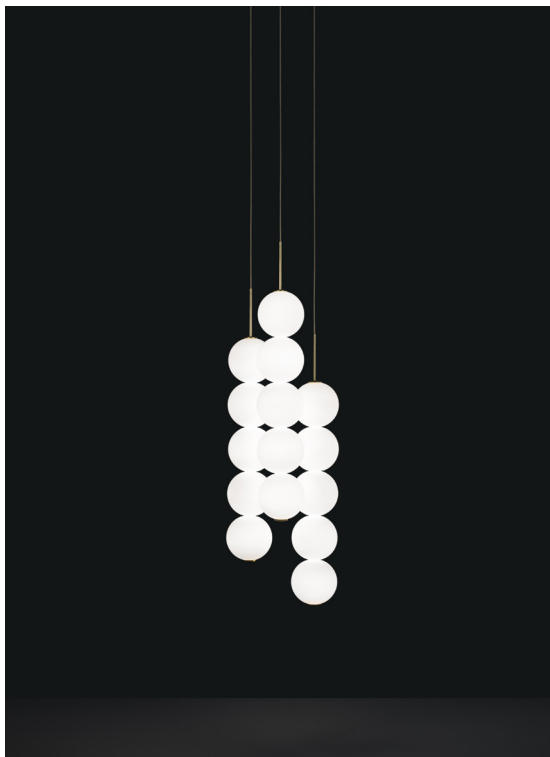

Abacus, multiplying *luminescence*.

design Draw
terzani.com

TERZANI
LA LUCE PENSATA

Name
Abacus
3 small round multi light pendant

Materials
brass | white glass

Finishes | Code

-  white canopy | brass
OV03S E8 B P 1F
-  brass canopy | brass
OV03S M3 B P 1F

Body | 3x5 spheres

Light source
220-240V ~ 50/60Hz

 Built in Replaceable LED Module
3 x 3,6W
1620 lm 3000K

dimnable options

-  0/1-10V
PWM
10-100kΩ
PUSH
DALI

Canopy