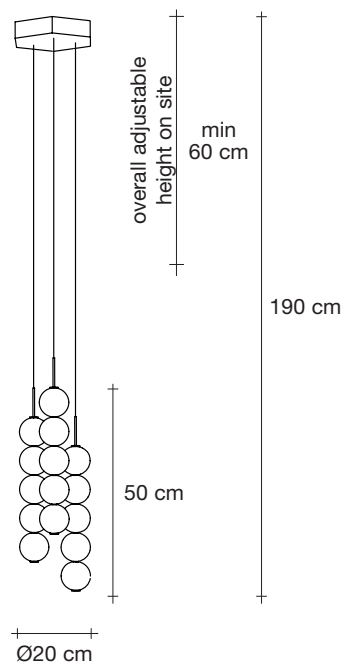

Abacus, multiplying *luminescence*.

design Draw
terzani.com

TERZANI
LA LUCE PENSATA

Name
Abacus
3 small round multi light pendant

Materials
brass | white glass

Finishes | Code

-  white canopy | brass
OV03S E8 B P 1F
-  brass canopy | brass
OV03S M3 B P 1F

Body | 3x5 spheres

Light source
220-240V ~ 50/60Hz

 Built in Replaceable LED Module
3 x 3,6W
1620 lm 3000K

dimnable options

-  0/1-10V
PWM
10-100kΩ
PUSH
DALI

Canopy