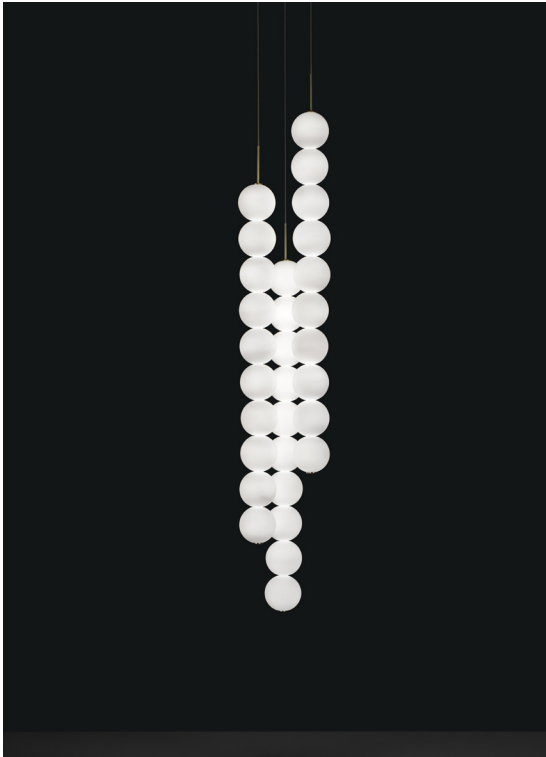

# Abacus, multiplying *luminescence*.

design Draw  
terzani.com

**Name**  
Abacus  
3 medium round multi light pendant

**Materials**  
brass | white glass

**Finishes | Code**

-  white canopy | brass  
0V03S E8 B P 1V
-  brass canopy | brass  
0V03S M3 B P 1V

**Body | 3x10 spheres**

**Light source**  
220-240V ~ 50/60Hz

-  Built in Replaceable LED Module  
3 x 7,2W  
3240 lm 3000K

**dimnable options**

-  0/1-10V  
PWM  
10-100kΩ  
PUSH  
DALI

**Canopy**

Used for centuries as the tool to both teach and communicate mathematics, the abacus was found in one form or another across the ancient world. At Terzani, we saw the beauty in the abacus' mathematical purity and clean, functional design. In the hands of Terzani's craftsmen, we've turned this inspiration into a new collection of modular pendant lamps whose flexibility allows for complex and beautiful configurations. Each module, or strand, of Abacus contains a custom set of round, hand-blown white glass which emit a soft and uniform light. And, as the original abacus was used to calculate everything from simple addition to complex formulas, we've retained the same scalability. Due to its customization, our Abacus light is just as suitable in a home as a commercial space, and its almost infinite configurations makes sure you always come up with the right solution. Made in Italy.