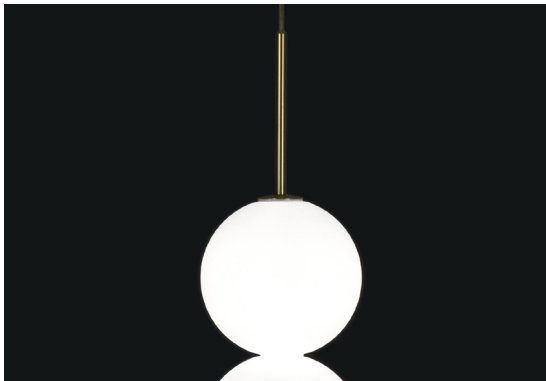

# Abacus, multiplying *luminescence*.

design Draw  
terzani.com

**Name**  
Abacus  
3 medium round multi light pendant

**Materials**  
brass | white glass

**Finishes | Code**

-  white canopy | brass  
0V03S E8 B P 1V
-  brass canopy | brass  
0V03S M3 B P 1V

**Body | 3x10 spheres**

**Light source**  
220-240V ~ 50/60Hz

-  Built in Replaceable LED Module  
3 x 7,2W  
3240 lm 3000K

**dimnable options**

-  0/1-10V  
PWM  
10-100kΩ  
PUSH  
DALI

**Canopy**

Used for centuries as the tool to both teach and communicate mathematics, the abacus was found in one form or another across the ancient world. At Terzani, we saw the beauty in the abacus' mathematical purity and clean, functional design. In the hands of Terzani's craftsmen, we've turned this inspiration into a new collection of modular pendant lamps whose flexibility allows for complex and beautiful configurations. Each module, or strand, of Abacus contains a custom set of round, hand-blown white glass which emit a soft and uniform light. And, as the original abacus was used to calculate everything from simple addition to complex formulas, we've retained the same scalability. Due to its customization, our Abacus light is just as suitable in a home as a commercial space, and its almost infinite configurations makes sure you always come up with the right solution. Made in Italy.