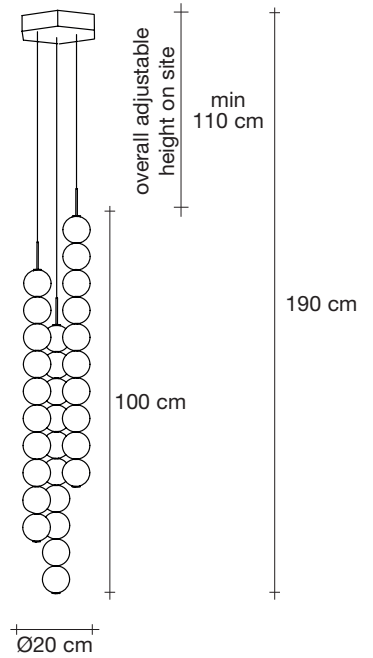

# Abacus, multiplying *luminescence*.

design Draw  
terzani.com

**Name**  
Abacus  
3 medium round multi light pendant

**Materials**  
brass | white glass

**Finishes | Code**

-  white canopy | brass  
0V03S E8 B P 1V
-  brass canopy | brass  
0V03S M3 B P 1V

**Body | 3x10 spheres**

**Light source**  
220-240V ~ 50/60Hz

-  Built in Replaceable LED Module  
3 x 7,2W  
3240 lm 3000K

**dimnable options**

-  0/1-10V  
PWM  
10-100kΩ  
PUSH  
DALI

**Canopy**

Used for centuries as the tool to both teach and communicate mathematics, the abacus was found in one form or another across the ancient world. At Terzani, we saw the beauty in the abacus' mathematical purity and clean, functional design. In the hands of Terzani's craftsmen, we've turned this inspiration into a new collection of modular pendant lamps whose flexibility allows for complex and beautiful configurations. Each module, or strand, of Abacus contains a custom set of round, hand-blown white glass which emit a soft and uniform light. And, as the original abacus was used to calculate everything from simple addition to complex formulas, we've retained the same scalability. Due to its customization, our Abacus light is just as suitable in a home as a commercial space, and its almost infinite configurations makes sure you always come up with the right solution. Made in Italy.