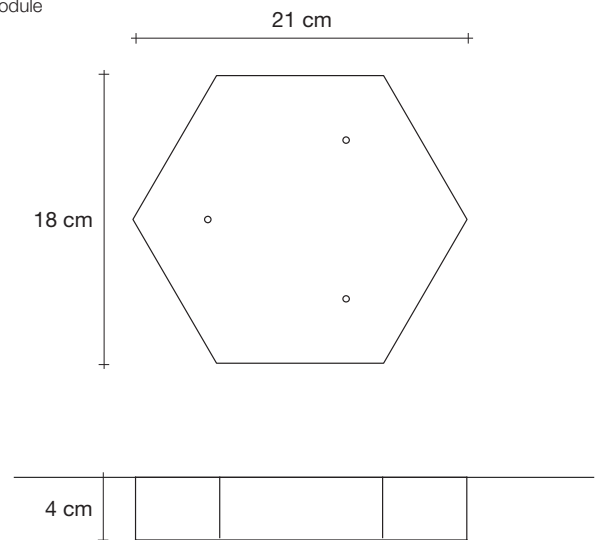

Canopy

Used for centuries as the tool to both teach and communicate mathematics, the abacus was found in one form or another across the ancient world. At Terzani, we saw the beauty in the abacus' mathematical purity and clean, functional design. In the hands of Terzani's craftsmen, we've turned this inspiration into a new collection of modular pendant lamps whose flexibility allows for complex and beautiful configurations. Each module, or strand, of Abacus contains a custom set of round, hand-blown white glass which emit a soft and uniform light. And, as the original abacus was used to calculate everything from simple addition to complex formulas, we've retained the same scalability. Due to its customization, our Abacus light is just as suitable in a home as a commercial space, and its almost infinite configurations makes sure you always come up with the right solution. Made in Italy.