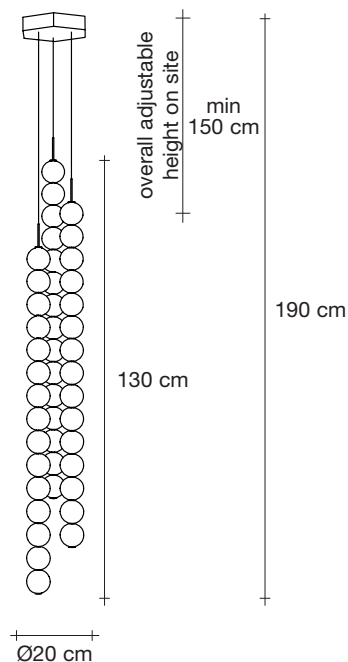

Abacus, multiplying *luminescence*.

design Draw
terzani.com

TERZANI
LA LUCE PENSATA

Name
Abacus
3 large round multi light pendant

Materials
brass | white glass

Finishes | Code

-  white canopy | brass
0V03S E8 B P 2B
-  brass canopy | brass
0V03S M3 B P 2B

Body | 3x15 spheres

Light source
220-240V ~ 50/60Hz

 Built in Replaceable LED Module
3 x 10,8W
4860 lm 3000K

dimnable options

-  0/1-10V
PWM
10-100kΩ
PUSH
DALI

Canopy