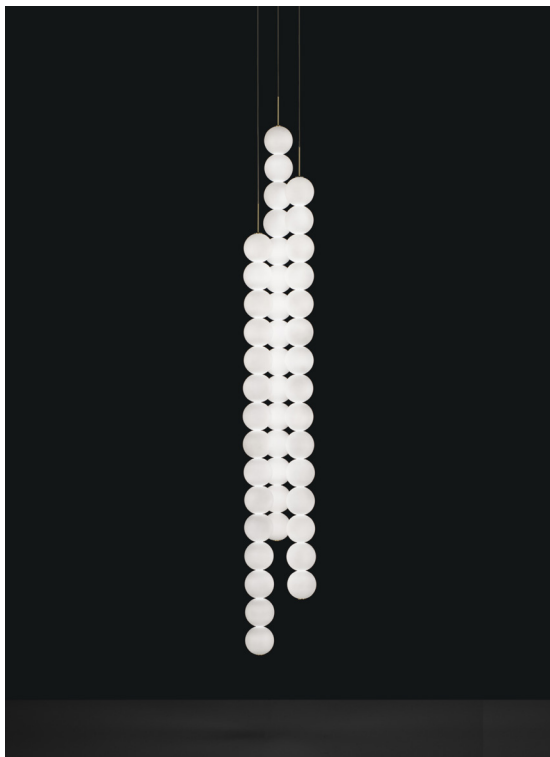

Abacus, multiplying *luminescence*.

design Draw
terzani.com

TERZANI
LA LUCE PENSATA

Name
Abacus
3 large round multi light pendant

Materials
brass | white glass

Finishes | Code

-  white canopy | brass
0V03S E8 B P 2B
-  brass canopy | brass
0V03S M3 B P 2B

Body | 3x15 spheres

Light source
220-240V ~ 50/60Hz

 Built in Replaceable LED Module
3 x 10,8W
4860 lm 3000K

dimnable options

-  0/1-10V
PWM
10-100kΩ
PUSH
DALI

Canopy