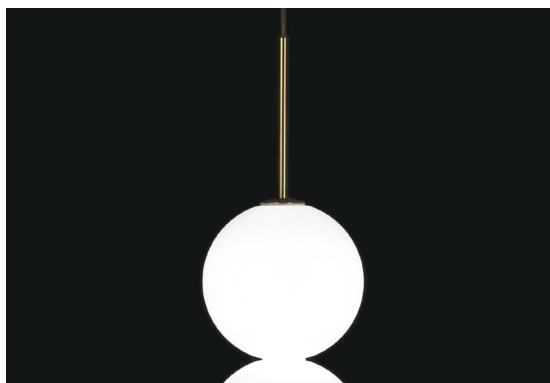

Abacus, multiplying *luminescence*.

design Draw
terzani.com

TERZANI
LA LUCE PENSATA

Name
Abacus
3 large round multi light pendant

Materials
brass | white glass

Finishes | Code

-  white canopy | brass
0V03S E8 B P 2B
-  brass canopy | brass
0V03S M3 B P 2B

Body | 3x15 spheres

Light source
220-240V ~ 50/60Hz

 Built in Replaceable LED Module
3 x 10,8W
4860 lm 3000K

dimnable options

-  0/1-10V
PWM
10-100kΩ
PUSH
DALI

Canopy