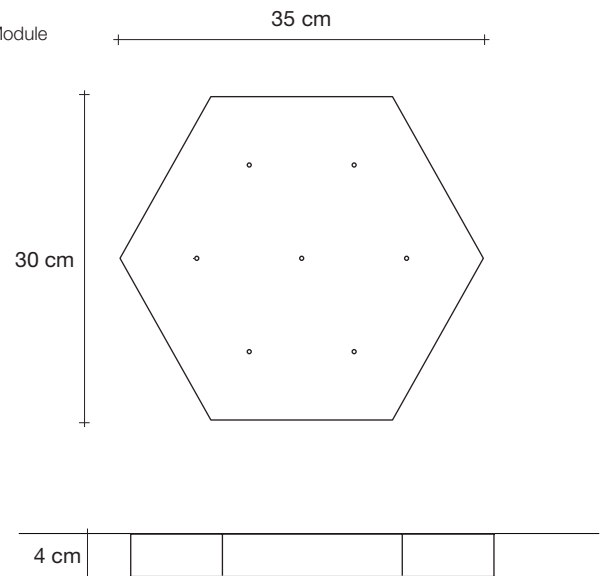

Canopy

Used for centuries as the tool to both teach and communicate mathematics, the abacus was found in one form or another across the ancient world. At Terzani, we saw the beauty in the abacus' mathematical purity and clean, functional design. In the hands of Terzani's craftsmen, we've turned this inspiration into a new collection of modular pendant lamps whose flexibility allows for complex and beautiful configurations. Each module, or strand, of Abacus contains a custom set of round, hand-blown white glass which emit a soft and uniform light. And, as the original abacus was used to calculate everything from simple addition to complex formulas, we've retained the same scalability. Due to its customization, our Abacus light is just as suitable in a home as a commercial space, and its almost infinite configurations makes sure you always come up with the right solution. Made in Italy.