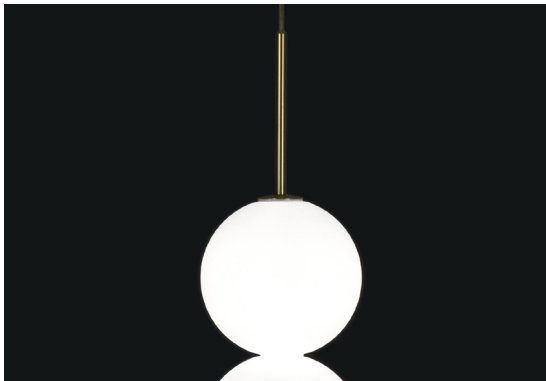

Abacus, multiplying *luminescence*.

design Draw
terzani.com

Name
Abacus
7 medium round multi light pendant

Materials
brass | white glass

Finishes | Code

-  white canopy | brass
0V07S E8 B P 32
-  brass canopy | brass
0V07S M3 B P 32

Body | 7x10 spheres

Light source
220-240V ~ 50/60Hz

-  Built in Replaceable LED Module
7 x 7,2W
7560 lm 3000K

dimnable options

-  0/1-10V
PWM
10-100kΩ
PUSH
DALI

Canopy

Used for centuries as the tool to both teach and communicate mathematics, the abacus was found in one form or another across the ancient world. At Terzani, we saw the beauty in the abacus' mathematical purity and clean, functional design. In the hands of Terzani's craftsmen, we've turned this inspiration into a new collection of modular pendant lamps whose flexibility allows for complex and beautiful configurations. Each module, or strand, of Abacus contains a custom set of round, hand-blown white glass which emit a soft and uniform light. And, as the original abacus was used to calculate everything from simple addition to complex formulas, we've retained the same scalability. Due to its customization, our Abacus light is just as suitable in a home as a commercial space, and its almost infinite configurations makes sure you always come up with the right solution. Made in Italy.