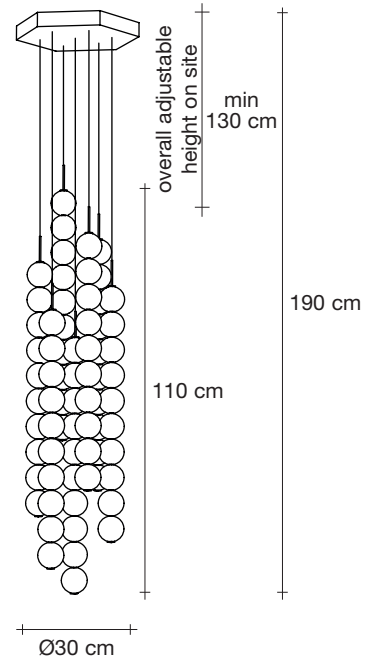

Abacus, multiplying *luminescence*.

design Draw
terzani.com

Name
Abacus
7 medium round multi light pendant

Materials
brass | white glass

Finishes | Code

-  white canopy | brass
0V07S E8 B P 32
-  brass canopy | brass
0V07S M3 B P 32

Body | 7x10 spheres

Light source
220-240V ~ 50/60Hz

-  Built in Replaceable LED Module
7 x 7,2W
7560 lm 3000K

dimnable options

-  0/1-10V
PWM
10-100kΩ
PUSH
DALI

Canopy

Used for centuries as the tool to both teach and communicate mathematics, the abacus was found in one form or another across the ancient world. At Terzani, we saw the beauty in the abacus' mathematical purity and clean, functional design. In the hands of Terzani's craftsmen, we've turned this inspiration into a new collection of modular pendant lamps whose flexibility allows for complex and beautiful configurations. Each module, or strand, of Abacus contains a custom set of round, hand-blown white glass which emit a soft and uniform light. And, as the original abacus was used to calculate everything from simple addition to complex formulas, we've retained the same scalability. Due to its customization, our Abacus light is just as suitable in a home as a commercial space, and its almost infinite configurations makes sure you always come up with the right solution. Made in Italy.