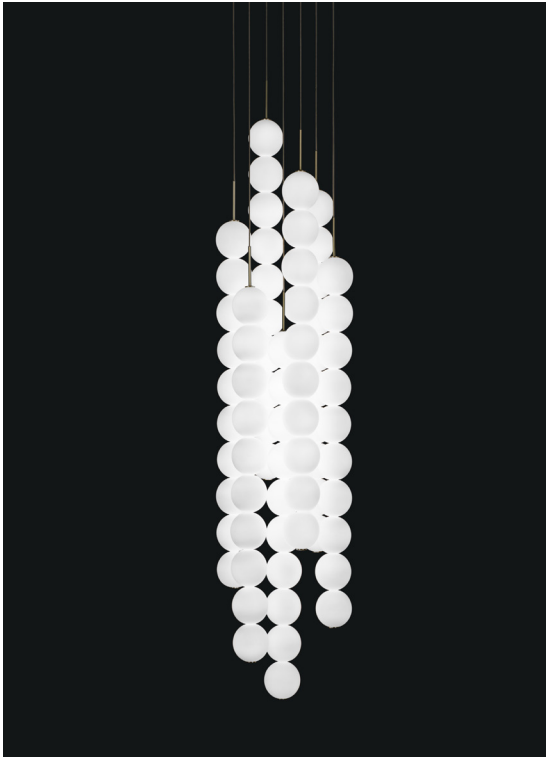

Abacus, multiplying *luminescence*.

design Draw
terzani.com

Name
Abacus
7 medium round multi light pendant

Materials
brass | white glass

Finishes | Code

-  white canopy | brass
0V07S E8 B P 32
-  brass canopy | brass
0V07S M3 B P 32

Body | 7x10 spheres

Light source
220-240V ~ 50/60Hz

-  Built in Replaceable LED Module
7 x 7,2W
7560 lm 3000K

dimnable options

-  0/1-10V
PWM
10-100kΩ
PUSH
DALI

Canopy

Used for centuries as the tool to both teach and communicate mathematics, the abacus was found in one form or another across the ancient world. At Terzani, we saw the beauty in the abacus' mathematical purity and clean, functional design. In the hands of Terzani's craftsmen, we've turned this inspiration into a new collection of modular pendant lamps whose flexibility allows for complex and beautiful configurations. Each module, or strand, of Abacus contains a custom set of round, hand-blown white glass which emit a soft and uniform light. And, as the original abacus was used to calculate everything from simple addition to complex formulas, we've retained the same scalability. Due to its customization, our Abacus light is just as suitable in a home as a commercial space, and its almost infinite configurations makes sure you always come up with the right solution. Made in Italy.