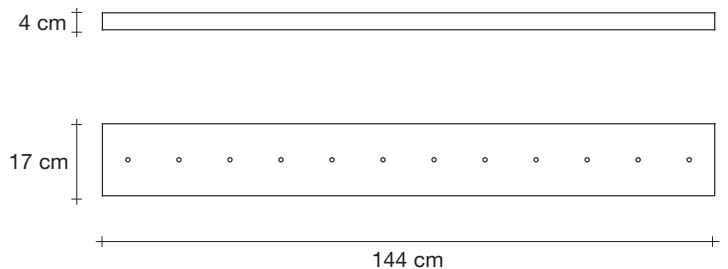

# Abacus, multiplying *luminescence*.

design Draw  
terzani.com

**TERZANI**  
LA LUCE PENSATA

**Name**  
Abacus  
medium linear multi light pendant

**Materials**  
brass | white glass

**Finishes | Code**

-  white canopy | brass  
0V12S E8 B R 3M
-  brass canopy | brass  
0V12S P4 B R 3M

**Body |** 6x5 - 6x10 spheres

**Light source**  
220-240V ~ 50/60Hz

-  Built in Replaceable LED Module  
6 x 3,6W  
6 x 7,2W  
9720lm 3000K

**dimnable options**

-  0/1-10V  
PWM  
10-100kΩ  
PUSH  
DALI

**Canopy**