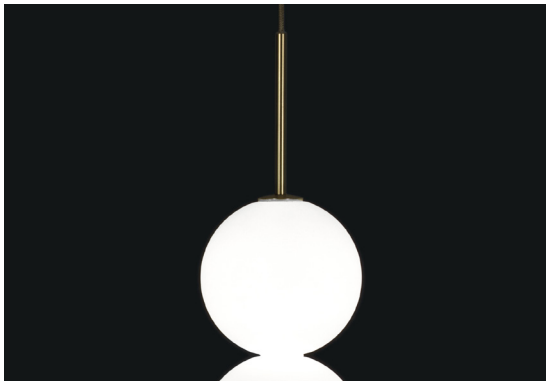

# Abacus, multiplying *luminescence*.

design Draw  
terzani.com

**TERZANI**  
LA LUCE PENSATA

**Name**  
Abacus  
medium linear multi light pendant

**Materials**  
brass | white glass

**Finishes | Code**

-  white canopy | brass  
0V12S E8 B R 3M
-  brass canopy | brass  
0V12S P4 B R 3M

**Body |** 6x5 - 6x10 spheres

**Light source**  
220-240V ~ 50/60Hz

-  Built in Replaceable LED Module  
6 x 3,6W  
6 x 7,2W  
9720lm 3000K

**dimnable options**

-  0/1-10V  
PWM  
10-100kΩ  
PUSH  
DALI

**Canopy**

Used for centuries as the tool to both teach and communicate mathematics, the abacus was found in one form or another across the ancient world. At Terzani, we saw the beauty in the abacus' mathematical purity and clean, functional design. In the hands of Terzani's craftsmen, we've turned this inspiration into a new collection of modular pendant lamps whose flexibility allows for complex and beautiful configurations. Each module, or strand, of Abacus contains a custom set of round, hand-blown white glass which emit a soft and uniform light. And, as the original abacus was used to calculate everything from simple addition to complex formulas, we've retained the same scalability. Due to its customization, our Abacus light is just as suitable in a home as a commercial space, and its almost infinite configurations makes sure you always come up with the right solution. Made in Italy.