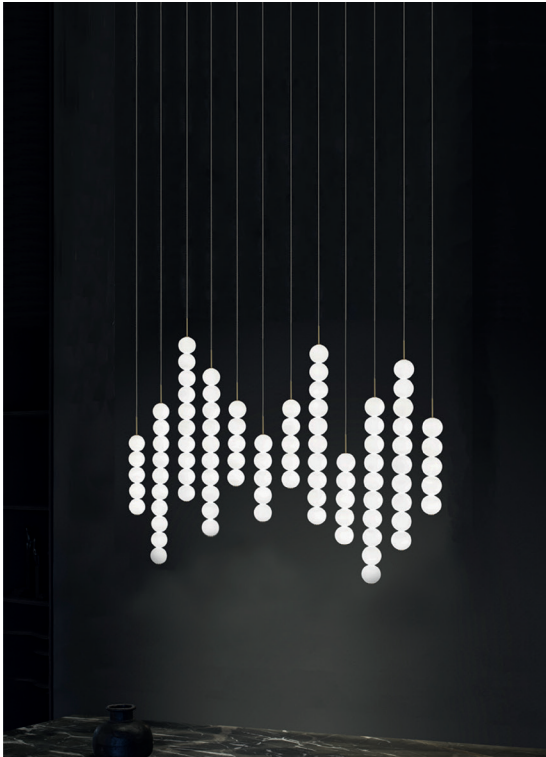

# Abacus, multiplying *luminescence*.

design Draw  
terzani.com

**TERZANI**  
LA LUCE PENSATA

**Name**  
Abacus  
medium linear multi light pendant

**Materials**  
brass | white glass

**Finishes | Code**

-  white canopy | brass  
0V12S E8 B R 3M
-  brass canopy | brass  
0V12S P4 B R 3M

**Body |** 6x5 - 6x10 spheres

**Light source**  
220-240V ~ 50/60Hz

-  Built in Replaceable LED Module  
6 x 3,6W  
6 x 7,2W  
9720lm 3000K

**dimnable options**

-  0/1-10V  
PWM  
10-100kΩ  
PUSH  
DALI

**Canopy**

Used for centuries as the tool to both teach and communicate mathematics, the abacus was found in one form or another across the ancient world. At Terzani, we saw the beauty in the abacus' mathematical purity and clean, functional design. In the hands of Terzani's craftsmen, we've turned this inspiration into a new collection of modular pendant lamps whose flexibility allows for complex and beautiful configurations. Each module, or strand, of Abacus contains a custom set of round, hand-blown white glass which emit a soft and uniform light. And, as the original abacus was used to calculate everything from simple addition to complex formulas, we've retained the same scalability. Due to its customization, our Abacus light is just as suitable in a home as a commercial space, and its almost infinite configurations makes sure you always come up with the right solution. Made in Italy.