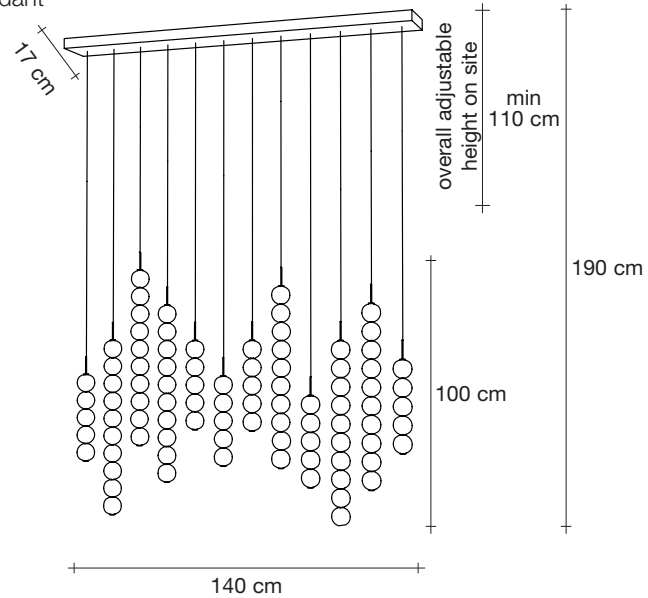

# Abacus, multiplying *luminescence*.

design Draw  
terzani.com

**TERZANI**  
LA LUCE PENSATA

**Name**  
Abacus  
medium linear multi light pendant

**Materials**  
brass | white glass

**Finishes | Code**

-  white canopy | brass  
0V12S E8 B R 3M
-  brass canopy | brass  
0V12S P4 B R 3M

**Body |** 6x5 - 6x10 spheres

**Light source**  
220-240V ~ 50/60Hz

-  Built in Replaceable LED Module  
6 x 3,6W  
6 x 7,2W  
9720lm 3000K

**dimnable options**

-  0/1-10V  
PWM  
10-100kΩ  
PUSH  
DALI

**Canopy**