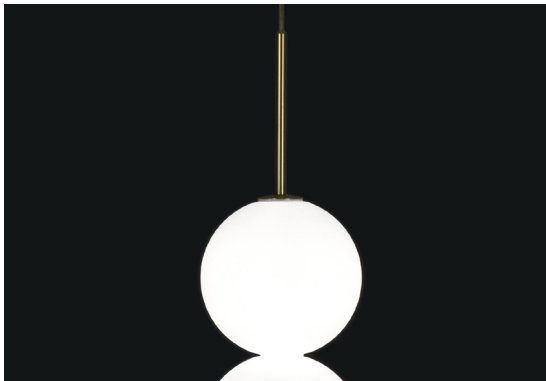

Abacus, multiplying *luminescence*.

design Draw
terzani.com

Name
Abacus
large linear multi light pendant

Materials
brass | white glass

Finishes | Code

-  white canopy | brass
0V15S E8 B R 4D
-  brass canopy | brass
0V15S M3 B R 4D

Body | 7x5 - 8x10 spheres

Light source
220-240V ~ 50/60Hz

-  Built in Replaceable LED Module
7 x 3,6W
8 x 7,2W
12420lm 3000K

dimnable options

-  0/1-10V
PWM
10-100kΩ
PUSH
DALI

Canopy

Used for centuries as the tool to both teach and communicate mathematics, the abacus was found in one form or another across the ancient world. At Terzani, we saw the beauty in the abacus' mathematical purity and clean, functional design. In the hands of Terzani's craftsmen, we've turned this inspiration into a new collection of modular pendant lamps whose flexibility allows for complex and beautiful configurations. Each module, or strand, of Abacus contains a custom set of round, hand-blown white glass which emit a soft and uniform light. And, as the original abacus was used to calculate everything from simple addition to complex formulas, we've retained the same scalability. Due to its customization, our Abacus light is just as suitable in a home as a commercial space, and its almost infinite configurations makes sure you always come up with the right solution. Made in Italy.