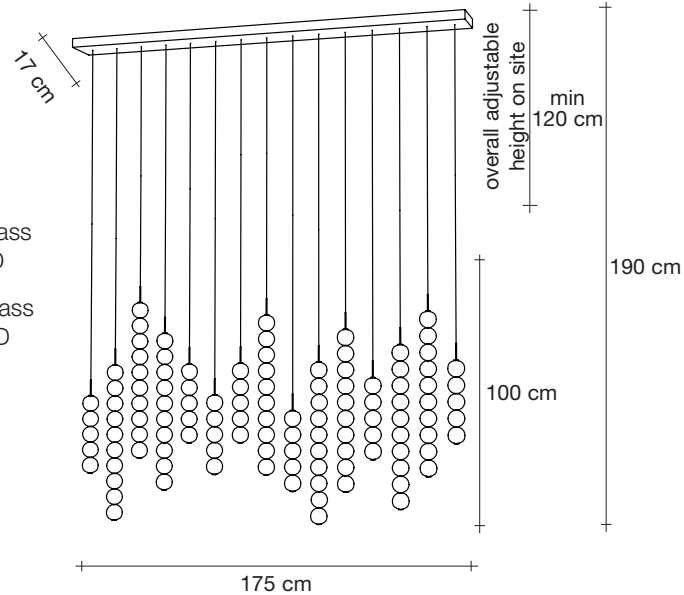

Abacus, multiplying *luminescence*.

design Draw
terzani.com

Name
Abacus
large linear multi light pendant

Materials
brass | white glass

Finishes | Code

-  white canopy | brass
0V15S E8 B R 4D
-  brass canopy | brass
0V15S M3 B R 4D

Body | 7x5 - 8x10 spheres

Light source
220-240V ~ 50/60Hz

-  Built in Replaceable LED Module
7 x 3,6W
8 x 7,2W
12420lm 3000K

dimnable options

-  0/1-10V
PWM
10-100kΩ
PUSH
DALI

Canopy

Used for centuries as the tool to both teach and communicate mathematics, the abacus was found in one form or another across the ancient world. At Terzani, we saw the beauty in the abacus' mathematical purity and clean, functional design. In the hands of Terzani's craftsmen, we've turned this inspiration into a new collection of modular pendant lamps whose flexibility allows for complex and beautiful configurations. Each module, or strand, of Abacus contains a custom set of round, hand-blown white glass which emit a soft and uniform light. And, as the original abacus was used to calculate everything from simple addition to complex formulas, we've retained the same scalability. Due to its customization, our Abacus light is just as suitable in a home as a commercial space, and its almost infinite configurations makes sure you always come up with the right solution. Made in Italy.