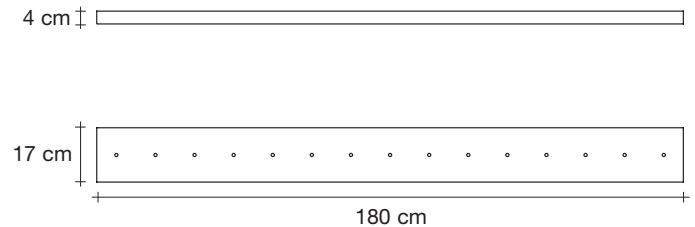

Abacus, multiplying *luminescence*.

design Draw
terzani.com

Name
Abacus
large linear multi light pendant

Materials
brass | white glass

Finishes | Code

-  white canopy | brass
0V15S E8 B R 4D
-  brass canopy | brass
0V15S M3 B R 4D

Body | 7x5 - 8x10 spheres

Light source
220-240V ~ 50/60Hz

-  Built in Replaceable LED Module
7 x 3,6W
8 x 7,2W
12420lm 3000K

dimnable options

-  0/1-10V
PWM
10-100kΩ
PUSH
DALI

Canopy

Used for centuries as the tool to both teach and communicate mathematics, the abacus was found in one form or another across the ancient world. At Terzani, we saw the beauty in the abacus' mathematical purity and clean, functional design. In the hands of Terzani's craftsmen, we've turned this inspiration into a new collection of modular pendant lamps whose flexibility allows for complex and beautiful configurations. Each module, or strand, of Abacus contains a custom set of round, hand-blown white glass which emit a soft and uniform light. And, as the original abacus was used to calculate everything from simple addition to complex formulas, we've retained the same scalability. Due to its customization, our Abacus light is just as suitable in a home as a commercial space, and its almost infinite configurations makes sure you always come up with the right solution. Made in Italy.