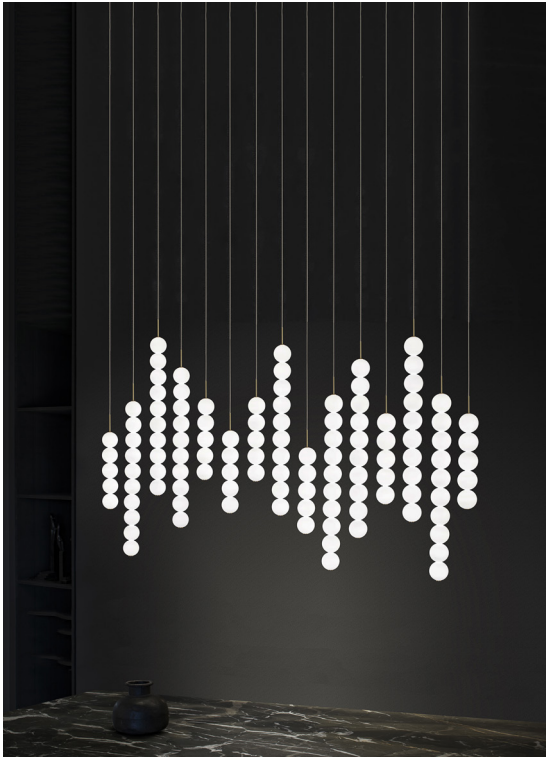

Abacus, multiplying *luminescence*.

design Draw
terzani.com

Name
Abacus
large linear multi light pendant

Materials
brass | white glass

Finishes | Code

-  white canopy | brass
0V15S E8 B R 4D
-  brass canopy | brass
0V15S M3 B R 4D

Body | 7x5 - 8x10 spheres

Light source
220-240V ~ 50/60Hz

-  Built in Replaceable LED Module
7 x 3,6W
8 x 7,2W
12420lm 3000K

dimnable options

-  0/1-10V
PWM
10-100kΩ
PUSH
DALI

Canopy

Used for centuries as the tool to both teach and communicate mathematics, the abacus was found in one form or another across the ancient world. At Terzani, we saw the beauty in the abacus' mathematical purity and clean, functional design. In the hands of Terzani's craftsmen, we've turned this inspiration into a new collection of modular pendant lamps whose flexibility allows for complex and beautiful configurations. Each module, or strand, of Abacus contains a custom set of round, hand-blown white glass which emit a soft and uniform light. And, as the original abacus was used to calculate everything from simple addition to complex formulas, we've retained the same scalability. Due to its customization, our Abacus light is just as suitable in a home as a commercial space, and its almost infinite configurations makes sure you always come up with the right solution. Made in Italy.