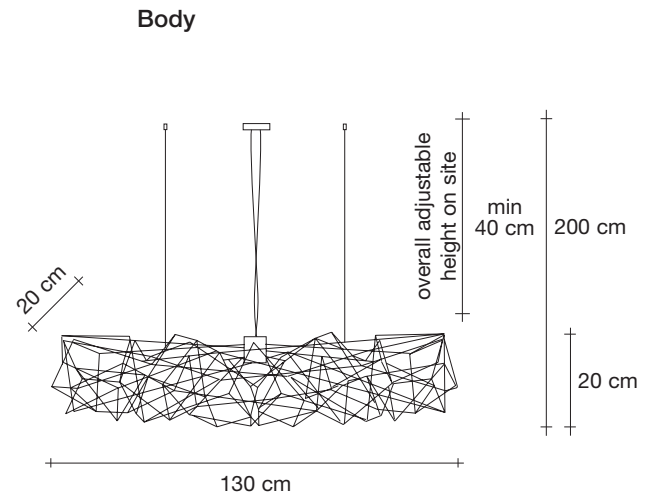

Etoile, twinkling in an *indoor sky*.

design Christian Lava
terzani.com

TERZANI
LA LUCE PENSATA

Name
Etoile
linear chandelier

Materials
metal

CE ENEC CB

Finishes | Code

 nickel plated
0P04S E7 C8

Etoile's intricate network of intersecting nickel lines recalls constellations in a clear night sky. Strategically placed bulbs cast a starry light, twinkling as viewers move around the pendant. Through projecting these complex patterns throughout the room, Etoile casts a heavenly glow in any space. Design Christian Lava. Made in Italy.