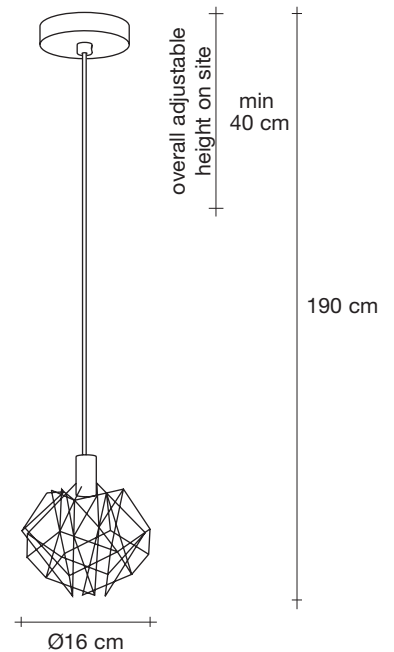

Etoile, twinkling in an *indoor sky*.

design Christian Lava
terzani.com

Name
Etoile
pendant light

Materials
metal

Finishes | Code

 nickel plated
0P05S E7 C8

Body

Light source options

230-240V ~ 50/60Hz

 HALOGEN
20W G4 12V
10W G4 12V

or

 LED
2W G4 12V
3W G4 12V

dimnable options

 not dimmable

 IGBT
TRIAC
DALI

Etoile's intricate network of intersecting nickel lines recalls constellations in a clear night sky. Strategically placed bulbs cast a starry light, twinkling as viewers move around the pendant. Through projecting these complex patterns throughout the room, Etoile casts a heavenly glow in any space. Design Christian Lava. Made in Italy.