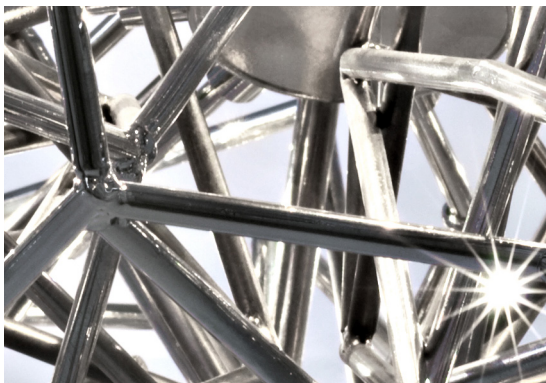

Etoile, twinkling in an *indoor sky*.

design Christian Lava
terzani.com

Name
Etoile
pendant light

Materials
metal

Finishes | Code

 nickel plated
0P05S E7 C8

Body

Light source options

230-240V ~ 50/60Hz

 HALOGEN
20W G4 12V
10W G4 12V

or

 LED
2W G4 12V
3W G4 12V

dimnable options

 not dimmable

 IGBT
TRIAC
DALI

Etoile's intricate network of intersecting nickel lines recalls constellations in a clear night sky. Strategically placed bulbs cast a starry light, twinkling as viewers move around the pendant. Through projecting these complex patterns throughout the room, Etoile casts a heavenly glow in any space. Design Christian Lava. Made in Italy.