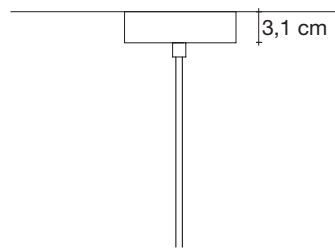

Light source
230-240V ~ 50/60Hz

LED
4W E14

dimnable options

 all systems

Body

Canopy

Capturing a moment in time, Frame features a metal coral leaf, enclosed inside a borosilicate glass preserving a delicate imprint of nature. Hidden inside is a single bulb which glows from within. Creating a stirring light that projects a dynamic shadow due to the permeable coral. Frame is available in white, red, gold plated or silver plated. Design Terzani Lab. Made in Italy.