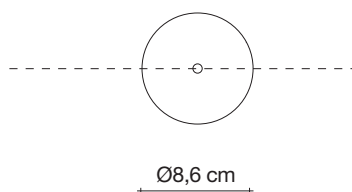

Light source
230-240V ~ 50/60Hz

LED
4W E14

dimnable options

 all systems

Body

Canopy

Capturing a moment in time, Frame features a metal coral leaf, enclosed inside a borosilicate glass preserving a delicate imprint of nature. Hidden inside is a single bulb which glows from within. Creating a stirring light that projects a dynamic shadow due to the permeable coral. Frame is available in white, red, gold plated or silver plated. Design Terzani Lab. Made in Italy.