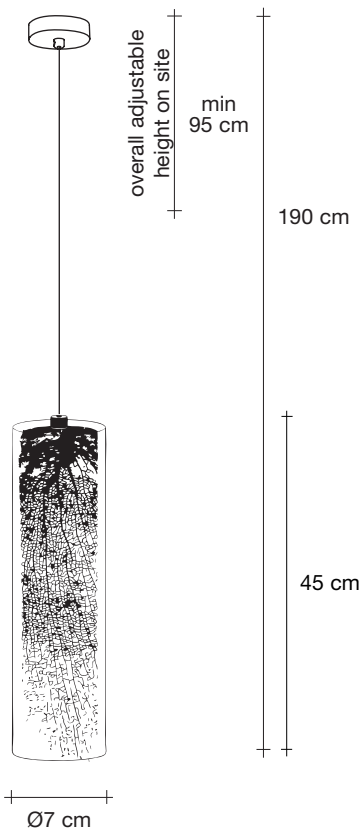

Light source
230-240V ~ 50/60Hz

LED
4W E14

dimnable options

 all systems

Body

Canopy

Capturing a moment in time, Frame features a metal coral leaf, enclosed inside a borosilicate glass preserving a delicate imprint of nature. Hidden inside is a single bulb which glows from within. Creating a stirring light that projects a dynamic shadow due to the permeable coral. Frame is available in white, red, gold plated or silver plated. Design Terzani Lab. Made in Italy.