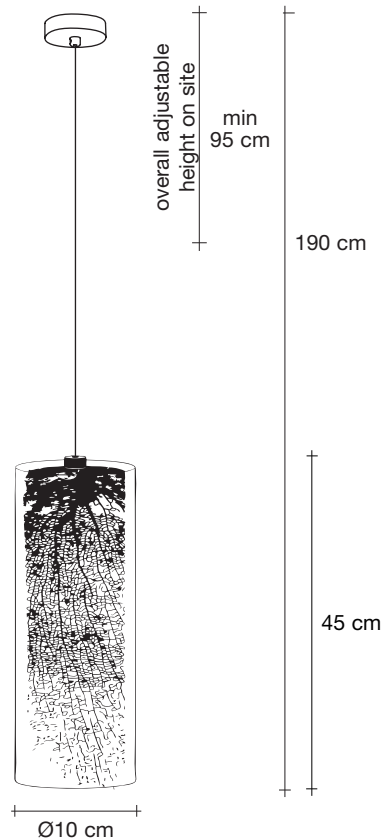

Frame, nature's, *imprint.*

design Terzani Lab
terzani.com

TERZANI
LA LUCE PENSATA

Name
Frame
large cylinder pendant light

Materials
clear

Finishes | Code

- white | clear
  0Q02S E8 A9
- coral | clear
  0Q02S H1 A9
- silver plated | clear
  0Q02S G7 A9
- gold plated | clear
  0Q02S L6 A9

Light source
230-240V ~ 50/60Hz

LED
4W E14

dimmable options

all systems

Capturing a moment in time, Frame features a metal coral leaf, enclosed inside a borosilicate glass preserving a delicate imprint of nature. Hidden inside is a single bulb which glows from within. Creating a stirring light that projects a dynamic shadow due to the permeable coral. Frame is available in white, red, gold plated or silver plated. Design Terzani Lab. Made in Italy.

Body

Canopy