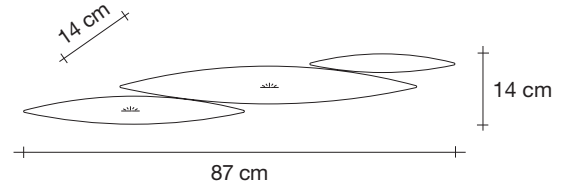

Body

Light source

100-240V ~ 50/60Hz

 Built in Replaceable LED Module
2 x 4,5W 1323 lm CRI 90 3000K
or optional 1200 lm 2700K

dimming options

-  not dimmable
-  0/1-10V
PUSH
DALI

Canopy

Canopy for DALI