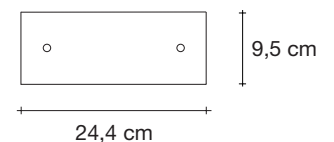

Body

Light source

100-240V ~ 50/60Hz

 Built in Replaceable LED Module
2 x 4,5W 1323 lm CRI 90 3000K
or optional 1200 lm 2700K

dimming options

-  not dimmable
-  0/1-10V
PUSH
DALI

Canopy

Canopy for DALI