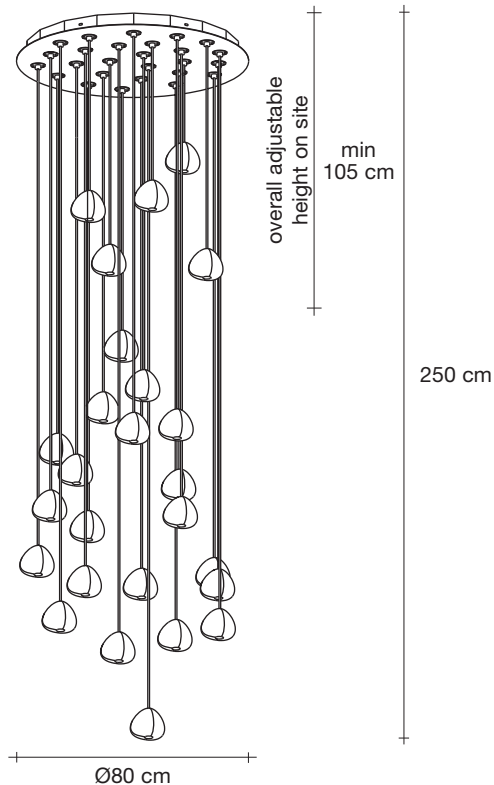

Mizu, flowing *light*.

design Nicolas Terzani
terzani.com

TERZANI
LA LUCE PENSATA

Name
Mizu
26 round multi light pendant

Materials
crystal

CE ENEC CB

Finishes | Code

-  clear
OR26S E8 A9 T
-  champagne
OR26S E8 H1 T
-  cognac
OR26S E8 H4 T
-  silver dust
OR26S E8 F4 T
-  gold
OR26S E8 A4 T

Body

Light source options

230-240V ~ 50/60Hz

 HALOGEN
26 x 10W G4 12V

or

 LED
26 x 2W G4 12V

or

 Built in Replaceable LED Module
26 x 1,5W 3796 lm 3000K
or optional 3354 lm 2700K

dimnable options

 IGBT
0/1-10V
PWM
PUSH
DALI

Canopy | white - quick system

Ø80 cm