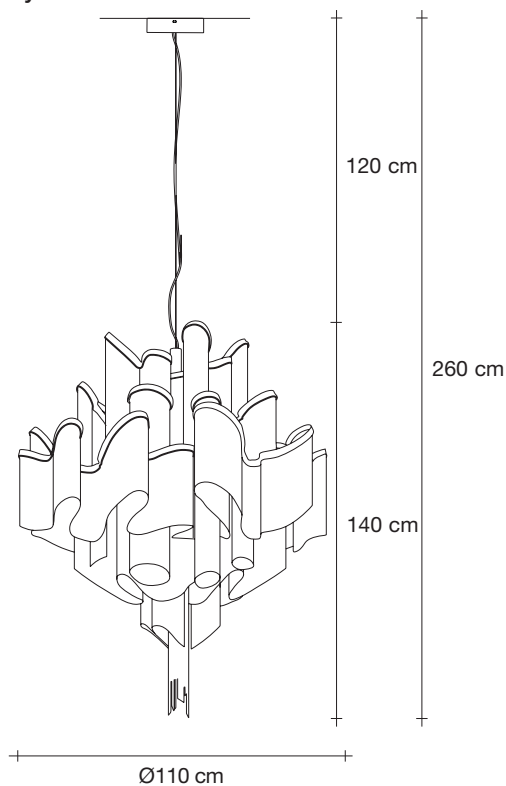

Stream, iridescent *light.*

design Christian Lava
terzani.com

TERZANI
LA LUCE PENSATA

Name
Stream
large chandelier

Materials
metal

Finishes | Code

-  nickel plated
OJ50S E7 C8
-  black nickel plated
OJ50S E9 C8
-  gold plated
OJ50S L6 C8

Overall height not adjustable on site
Optional custom OAH

Body

Light source

230-240V ~ 50/60Hz

-  LED
20 x 4W E14 dimmable
- +
-  LED
5W GU10 dimmable
- dimmable options**
-  all systems

Canopy

Another stunning design from Christian Lava, Stream is an impressive presence in any room. Like Christian's other work for Terzani, Etoile and Moiré, Stream's design exploits the physical characteristics of the materials used to envelop a room in a unique, immersive light. Here, over seven kilometers of metal chain appear to flow down from the undulating, nickel-plated frame. These cascading tiers project a streaking, yet tranquil, shadow throughout the room. Available in nickel, black nickel and gold. Design Christian Lava. Made in Italy.