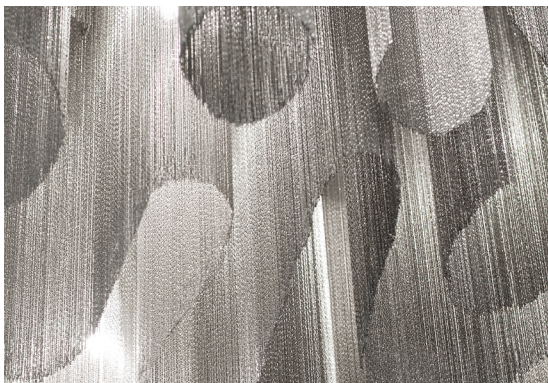

Stream, iridescent *light.*

design Christian Lava
terzani.com

TERZANI
LA LUCE PENSATA

Name
Stream
large chandelier

Materials
metal

Finishes | Code

-  nickel plated
OJ50S E7 C8
-  black nickel plated
OJ50S E9 C8
-  gold plated
OJ50S L6 C8

Overall height not adjustable on site
Optional custom OAH

Body

Light source

230-240V ~ 50/60Hz

-  LED
20 x 4W E14 dimmable
- +
-  LED
5W GU10 dimmable
- dimmable options**
-  all systems

Canopy

Another stunning design from Christian Lava, Stream is an impressive presence in any room. Like Christian's other work for Terzani, Etoile and Moiré, Stream's design exploits the physical characteristics of the materials used to envelop a room in a unique, immersive light. Here, over seven kilometers of metal chain appear to flow down from the undulating, nickel-plated frame. These cascading tiers project a streaking, yet tranquil, shadow throughout the room. Available in nickel, black nickel and gold. Design Christian Lava. Made in Italy.