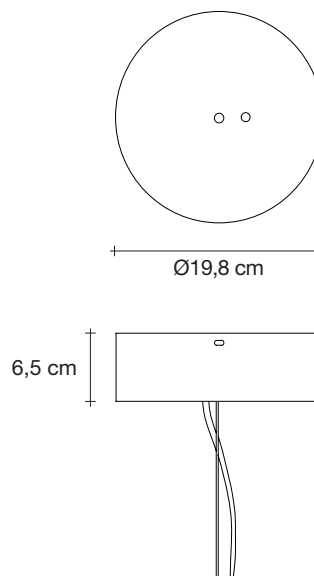

Stream, iridescent *light.*

design Christian Lava
terzani.com

TERZANI
LA LUCE PENSATA

Name
Stream
large chandelier

Materials
metal

Finishes | Code

-  nickel plated
OJ50S E7 C8
-  black nickel plated
OJ50S E9 C8
-  gold plated
OJ50S L6 C8

Overall height not adjustable on site
Optional custom OAH

Body

Light source

230-240V ~ 50/60Hz

-  LED
20 x 4W E14 dimmable
- +
-  LED
5W GU10 dimmable
- dimmable options**
-  all systems

Canopy

Another stunning design from Christian Lava, Stream is an impressive presence in any room. Like Christian's other work for Terzani, Etoile and Moiré, Stream's design exploits the physical characteristics of the materials used to envelop a room in a unique, immersive light. Here, over seven kilometers of metal chain appear to flow down from the undulating, nickel-plated frame. These cascading tiers project a streaking, yet tranquil, shadow throughout the room. Available in nickel, black nickel and gold. Design Christian Lava. Made in Italy.