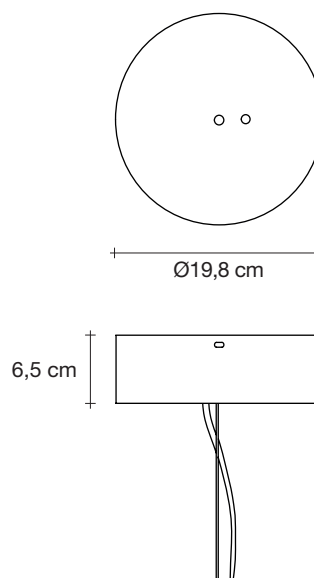

Stream, iridescent *light.*

design Christian Lava
terzani.com

TERZANI
LA LUCE PENSATA

Name
Stream
small chandelier

Materials
metal

Finishes | Code

-  nickel plated
OJ51S E7 C8
-  black nickel plated
OJ51S E9 C8
-  gold plated
OJ51S L6 C8

Overall height not adjustable on site
Optional custom OAH

Body

Light source

230-240V ~ 50/60Hz

-  LED
18 x 4W E14 dimmable
- +
-  LED
5W GU10 dimmable
- dimnable options**
-  all systems

Canopy

Another stunning design from Christian Lava, Stream is an impressive presence in any room. Like Christian's other work for Terzani, Etoile and Moiré, Stream's design exploits the physical characteristics of the materials used to envelop a room in a unique, immersive light. Here, over seven kilometers of metal chain appear to flow down from the undulating, nickel-plated frame. These cascading tiers project a streaking, yet tranquil, shadow throughout the room. Available in nickel, black nickel and gold. Design Christian Lava. Made in Italy.