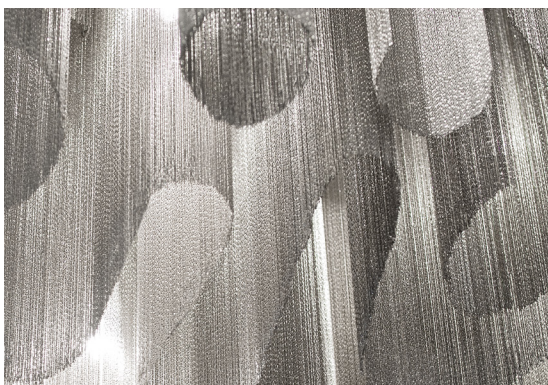

Stream, iridescent *light.*

design Christian Lava
terzani.com

TERZANI
LA LUCE PENSATA

Name
Stream
small chandelier

Materials
metal

Finishes | Code

-  nickel plated
OJ51S E7 C8
-  black nickel plated
OJ51S E9 C8
-  gold plated
OJ51S L6 C8

Overall height not adjustable on site
Optional custom OAH

Body

Light source

230-240V ~ 50/60Hz

-  LED
18 x 4W E14 dimmable
- +
-  LED
5W GU10 dimmable
- dimnable options**
-  all systems

Canopy

Another stunning design from Christian Lava, Stream is an impressive presence in any room. Like Christian's other work for Terzani, Etoile and Moiré, Stream's design exploits the physical characteristics of the materials used to envelop a room in a unique, immersive light. Here, over seven kilometers of metal chain appear to flow down from the undulating, nickel-plated frame. These cascading tiers project a streaking, yet tranquil, shadow throughout the room. Available in nickel, black nickel and gold. Design Christian Lava. Made in Italy.