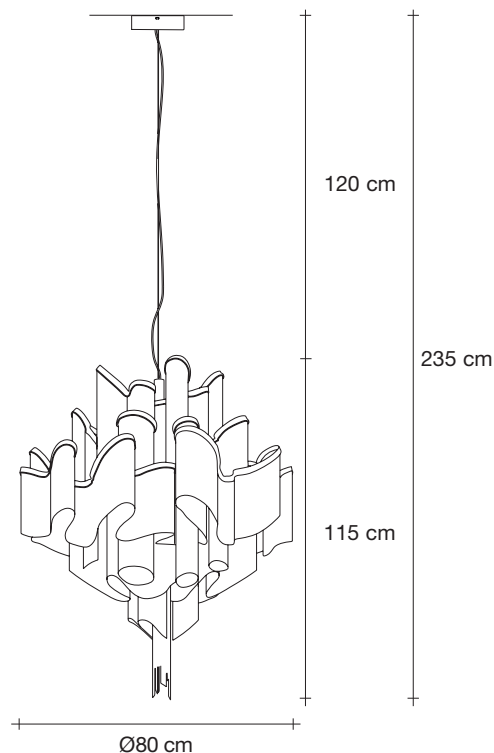

Stream, iridescent *light.*

design Christian Lava
terzani.com

TERZANI
LA LUCE PENSATA

Name
Stream
small chandelier

Materials
metal

Finishes | Code

-  nickel plated
OJ51S E7 C8
-  black nickel plated
OJ51S E9 C8
-  gold plated
OJ51S L6 C8

Overall height not adjustable on site
Optional custom OAH

Body

Light source

230-240V ~ 50/60Hz

-  LED
18 x 4W E14 dimmable
- +
-  LED
5W GU10 dimmable
- dimnable options**
-  all systems

Canopy

Another stunning design from Christian Lava, Stream is an impressive presence in any room. Like Christian's other work for Terzani, Etoile and Moiré, Stream's design exploits the physical characteristics of the materials used to envelop a room in a unique, immersive light. Here, over seven kilometers of metal chain appear to flow down from the undulating, nickel-plated frame. These cascading tiers project a streaking, yet tranquil, shadow throughout the room. Available in nickel, black nickel and gold. Design Christian Lava. Made in Italy.