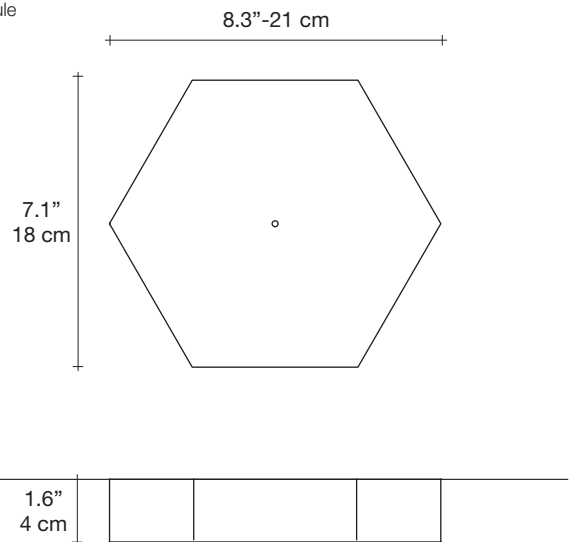

Canopy

Used for centuries as the tool to both teach and communicate mathematics, the abacus was found in one form or another across the ancient world. At Terzani, we saw the beauty in the abacus' mathematical purity and clean, functional design. In the hands of Terzani's craftsmen, we've turned this inspiration into a new collection of modular pendant lamps whose flexibility allows for complex and beautiful configurations. Each module, or strand, of Abacus contains a custom set of round, hand-blown white glass which emit a soft and uniform light. And, as the original abacus was used to calculate everything from simple addition to complex formulas, we've retained the same scalability. Due to its customization, our Abacus light is just as suitable in a home as a commercial space, and its almost infinite configurations makes sure you always come up with the right solution.