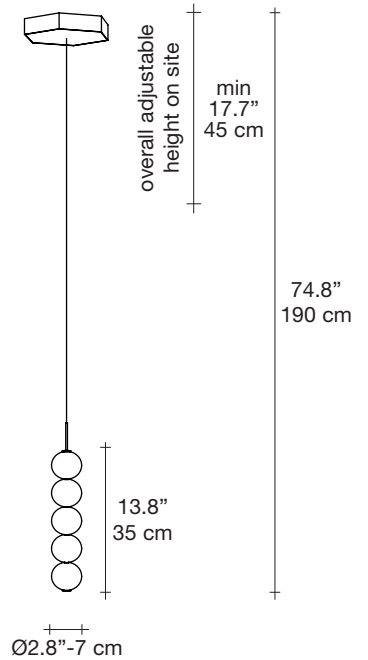

Abacus, multiplying *luminescence*.

design Draw
terzani.com

Name
Abacus
small pendant light

Materials
brass | white glass

Finishes | Code

white canopy | brass
OV01S E8 B P 15

satin brass canopy | brass
OV01S M3 B P 15

Body | 5 spheres

Light source

120V ~ 50/60Hz

Built in Replaceable LED Module
3.6W
540 lm 3000K

dimnable options

0-10V
PWM

Canopy

Used for centuries as the tool to both teach and communicate mathematics, the abacus was found in one form or another across the ancient world. At Terzani, we saw the beauty in the abacus' mathematical purity and clean, functional design. In the hands of Terzani's craftsmen, we've turned this inspiration into a new collection of modular pendant lamps whose flexibility allows for complex and beautiful configurations. Each module, or strand, of Abacus contains a custom set of round, hand-blown white glass which emit a soft and uniform light. And, as the original abacus was used to calculate everything from simple addition to complex formulas, we've retained the same scalability. Due to its customization, our Abacus light is just as suitable in a home as a commercial space, and its almost infinite configurations makes sure you always come up with the right solution.