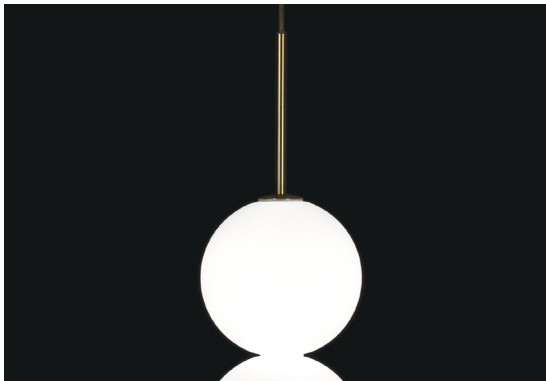

Abacus, multiplying *luminescence*.

design Draw
terzani.com

Name
Abacus
small pendant light

Materials
brass | white glass

Finishes | Code

white canopy | brass
OV01S E8 B P 15

satin brass canopy | brass
OV01S M3 B P 15

Body | 5 spheres

Light source

120V ~ 50/60Hz

Built in Replaceable LED Module
3.6W
540 lm 3000K

dimnable options

0-10V
PWM

Canopy

Used for centuries as the tool to both teach and communicate mathematics, the abacus was found in one form or another across the ancient world. At Terzani, we saw the beauty in the abacus' mathematical purity and clean, functional design. In the hands of Terzani's craftsmen, we've turned this inspiration into a new collection of modular pendant lamps whose flexibility allows for complex and beautiful configurations. Each module, or strand, of Abacus contains a custom set of round, hand-blown white glass which emit a soft and uniform light. And, as the original abacus was used to calculate everything from simple addition to complex formulas, we've retained the same scalability. Due to its customization, our Abacus light is just as suitable in a home as a commercial space, and its almost infinite configurations makes sure you always come up with the right solution.