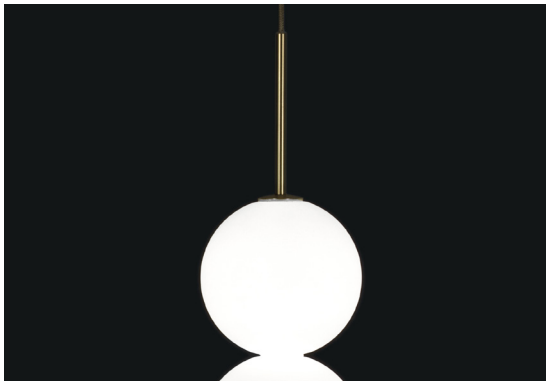

Abacus, multiplying *luminescence*.

design Draw
terzani.com

TERZANI
LA LUCE PENSATA

Name
Abacus
medium pendant light

Materials
brass | white glass

Finishes | Code

white canopy | brass
OV01S E8 B P 1A

satin brass canopy | brass
OV01S M3 B P 1A

Body | 10 spheres

Light source

120V ~ 50/60Hz

Built in Replaceable LED Module
7.2W
1080 lm 3000K

dimnable options

0-10V
PWM

Canopy

Used for centuries as the tool to both teach and communicate mathematics, the abacus was found in one form or another across the ancient world. At Terzani, we saw the beauty in the abacus' mathematical purity and clean, functional design. In the hands of Terzani's craftsmen, we've turned this inspiration into a new collection of modular pendant lamps whose flexibility allows for complex and beautiful configurations. Each module, or strand, of Abacus contains a custom set of round, hand-blown white glass which emit a soft and uniform light. And, as the original abacus was used to calculate everything from simple addition to complex formulas, we've retained the same scalability. Due to its customization, our Abacus light is just as suitable in a home as a commercial space, and its almost infinite configurations makes sure you always come up with the right solution.