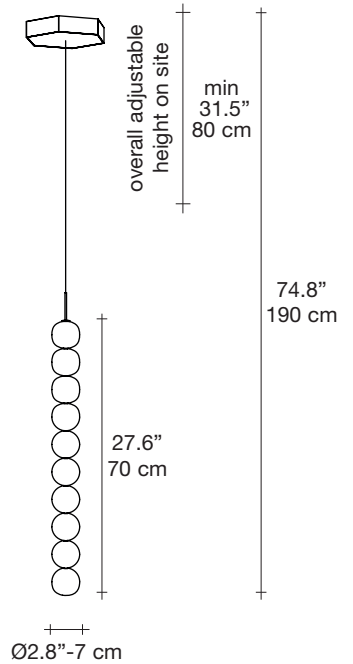

Abacus, multiplying *luminescence*.

design Draw
terzani.com

TERZANI
LA LUCE PENSATA

Name
Abacus
medium pendant light

Materials
brass | white glass

Finishes | Code

white canopy | brass
OV01S E8 B P 1A

satin brass canopy | brass
OV01S M3 B P 1A

Body | 10 spheres

Light source

120V ~ 50/60Hz

Built in Replaceable LED Module
7.2W
1080 lm 3000K

dimnable options

0-10V
PWM

Canopy

Used for centuries as the tool to both teach and communicate mathematics, the abacus was found in one form or another across the ancient world. At Terzani, we saw the beauty in the abacus' mathematical purity and clean, functional design. In the hands of Terzani's craftsmen, we've turned this inspiration into a new collection of modular pendant lamps whose flexibility allows for complex and beautiful configurations. Each module, or strand, of Abacus contains a custom set of round, hand-blown white glass which emit a soft and uniform light. And, as the original abacus was used to calculate everything from simple addition to complex formulas, we've retained the same scalability. Due to its customization, our Abacus light is just as suitable in a home as a commercial space, and its almost infinite configurations makes sure you always come up with the right solution.