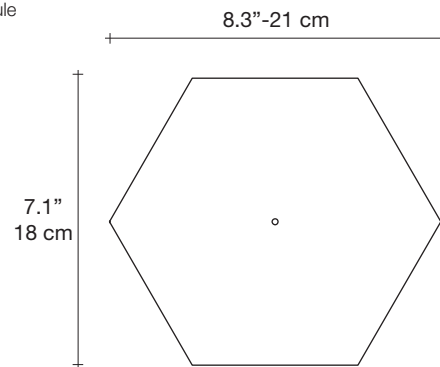

Canopy

Used for centuries as the tool to both teach and communicate mathematics, the abacus was found in one form or another across the ancient world. At Terzani, we saw the beauty in the abacus' mathematical purity and clean, functional design. In the hands of Terzani's craftsmen, we've turned this inspiration into a new collection of modular pendant lamps whose flexibility allows for complex and beautiful configurations. Each module, or strand, of Abacus contains a custom set of round, hand-blown white glass which emit a soft and uniform light. And, as the original abacus was used to calculate everything from simple addition to complex formulas, we've retained the same scalability. Due to its customization, our Abacus light is just as suitable in a home as a commercial space, and its almost infinite configurations makes sure you always come up with the right solution.