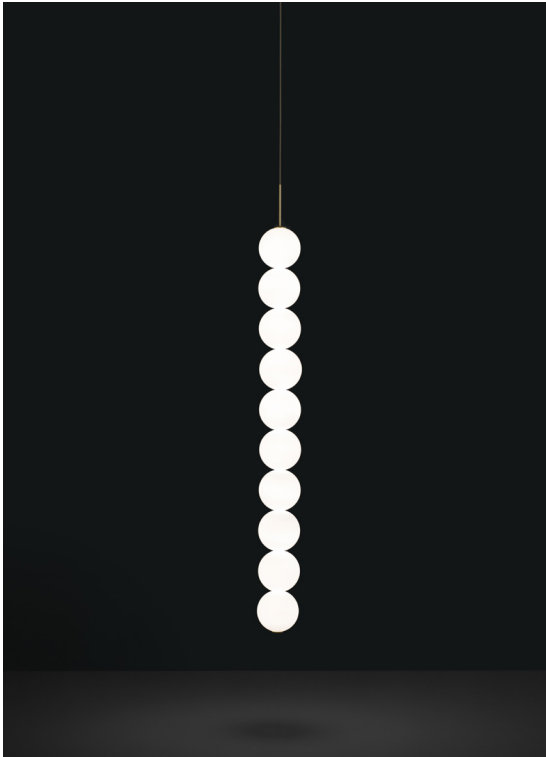

Abacus, multiplying *luminescence*.

design Draw
terzani.com

TERZANI
LA LUCE PENSATA

Name
Abacus
medium pendant light

Materials
brass | white glass

Finishes | Code

white canopy | brass
OV01S E8 B P 1A

satin brass canopy | brass
OV01S M3 B P 1A

Body | 10 spheres

Light source

120V ~ 50/60Hz

Built in Replaceable LED Module
7.2W
1080 lm 3000K

dimnable options

0-10V
PWM

Canopy

Used for centuries as the tool to both teach and communicate mathematics, the abacus was found in one form or another across the ancient world. At Terzani, we saw the beauty in the abacus' mathematical purity and clean, functional design. In the hands of Terzani's craftsmen, we've turned this inspiration into a new collection of modular pendant lamps whose flexibility allows for complex and beautiful configurations. Each module, or strand, of Abacus contains a custom set of round, hand-blown white glass which emit a soft and uniform light. And, as the original abacus was used to calculate everything from simple addition to complex formulas, we've retained the same scalability. Due to its customization, our Abacus light is just as suitable in a home as a commercial space, and its almost infinite configurations makes sure you always come up with the right solution.