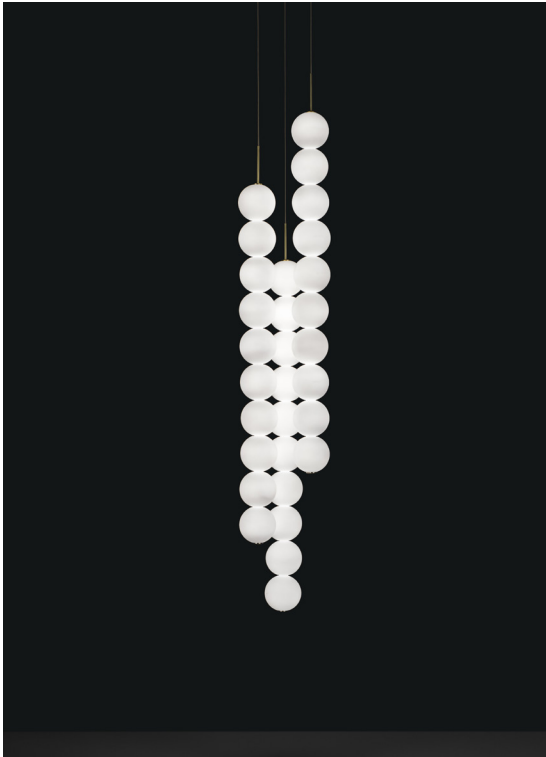

Abacus, multiplying *luminescence*.

design Draw
terzani.com

Name
Abacus
3 medium round multi light pendant

Materials
brass | white glass

Finishes | Code

 white canopy | brass
0V03S E8 B P 1V

 satin brass canopy | brass
0V03S M3 B P 1V

Body | 3x10 spheres

Light source
120V ~ 50/60Hz

 Built in Replaceable LED Module
3 x 7.2W
3240 lm 3000K

dimnable options

 0-10V
PWM

Canopy

Used for centuries as the tool to both teach and communicate mathematics, the abacus was found in one form or another across the ancient world. At Terzani, we saw the beauty in the abacus' mathematical purity and clean, functional design. In the hands of Terzani's craftsmen, we've turned this inspiration into a new collection of modular pendant lamps whose flexibility allows for complex and beautiful configurations. Each module, or strand, of Abacus contains a custom set of round, hand-blown white glass which emit a soft and uniform light. And, as the original abacus was used to calculate everything from simple addition to complex formulas, we've retained the same scalability. Due to its customization, our Abacus light is just as suitable in a home as a commercial space, and its almost infinite configurations makes sure you always come up with the right solution.