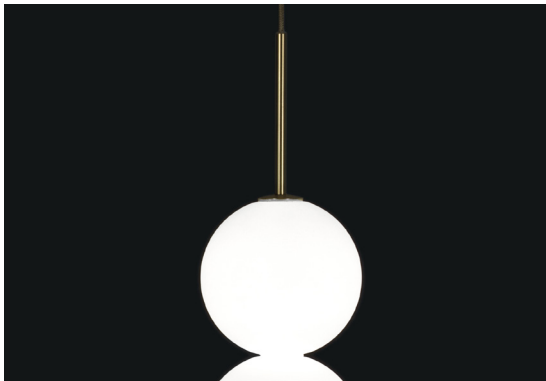

Abacus, multiplying *luminescence*.

design Draw
terzani.com

Name
Abacus
3 medium round multi light pendant

Materials
brass | white glass

Finishes | Code

 white canopy | brass
0V03S E8 B P 1V

 satin brass canopy | brass
0V03S M3 B P 1V

Body | 3x10 spheres

Light source
120V ~ 50/60Hz

 Built in Replaceable LED Module
3 x 7.2W
3240 lm 3000K

dimnable options

 0-10V
PWM

Canopy

Used for centuries as the tool to both teach and communicate mathematics, the abacus was found in one form or another across the ancient world. At Terzani, we saw the beauty in the abacus' mathematical purity and clean, functional design. In the hands of Terzani's craftsmen, we've turned this inspiration into a new collection of modular pendant lamps whose flexibility allows for complex and beautiful configurations. Each module, or strand, of Abacus contains a custom set of round, hand-blown white glass which emit a soft and uniform light. And, as the original abacus was used to calculate everything from simple addition to complex formulas, we've retained the same scalability. Due to its customization, our Abacus light is just as suitable in a home as a commercial space, and its almost infinite configurations makes sure you always come up with the right solution.