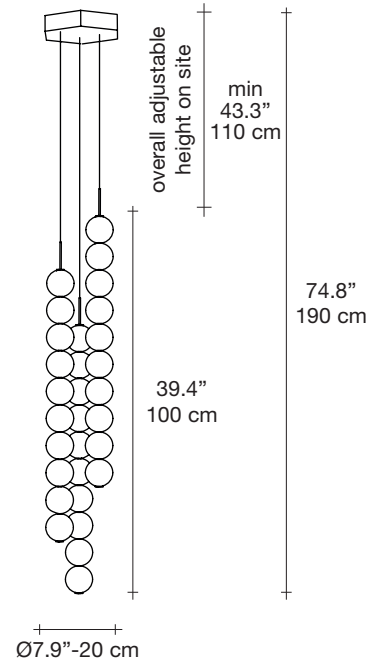

Abacus, multiplying *luminescence*.

design Draw
terzani.com

Name
Abacus
3 medium round multi light pendant

Materials
brass | white glass

Finishes | Code

 white canopy | brass
0V03S E8 B P 1V

 satin brass canopy | brass
0V03S M3 B P 1V

Body | 3x10 spheres

Light source
120V ~ 50/60Hz

 Built in Replaceable LED Module
3 x 7.2W
3240 lm 3000K

dimnable options

 0-10V
PWM

Canopy

Used for centuries as the tool to both teach and communicate mathematics, the abacus was found in one form or another across the ancient world. At Terzani, we saw the beauty in the abacus' mathematical purity and clean, functional design. In the hands of Terzani's craftsmen, we've turned this inspiration into a new collection of modular pendant lamps whose flexibility allows for complex and beautiful configurations. Each module, or strand, of Abacus contains a custom set of round, hand-blown white glass which emit a soft and uniform light. And, as the original abacus was used to calculate everything from simple addition to complex formulas, we've retained the same scalability. Due to its customization, our Abacus light is just as suitable in a home as a commercial space, and its almost infinite configurations makes sure you always come up with the right solution.

 6.6 lbs
3 kg  15.4 lbs
7 kg  61" x 18.1" x 8.7"
155 x 46 x 22 cm