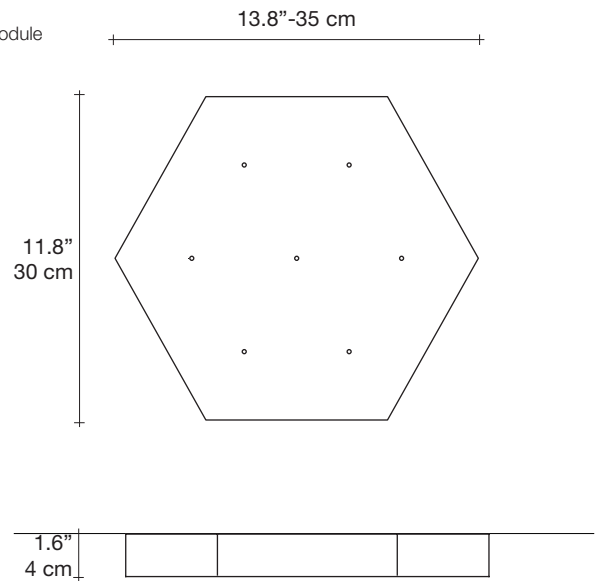

Canopy

Used for centuries as the tool to both teach and communicate mathematics, the abacus was found in one form or another across the ancient world. At Terzani, we saw the beauty in the abacus' mathematical purity and clean, functional design. In the hands of Terzani's craftsmen, we've turned this inspiration into a new collection of modular pendant lamps whose flexibility allows for complex and beautiful configurations. Each module, or strand, of Abacus contains a custom set of round, hand-blown white glass which emit a soft and uniform light. And, as the original abacus was used to calculate everything from simple addition to complex formulas, we've retained the same scalability. Due to its customization, our Abacus light is just as suitable in a home as a commercial space, and its almost infinite configurations makes sure you always come up with the right solution.