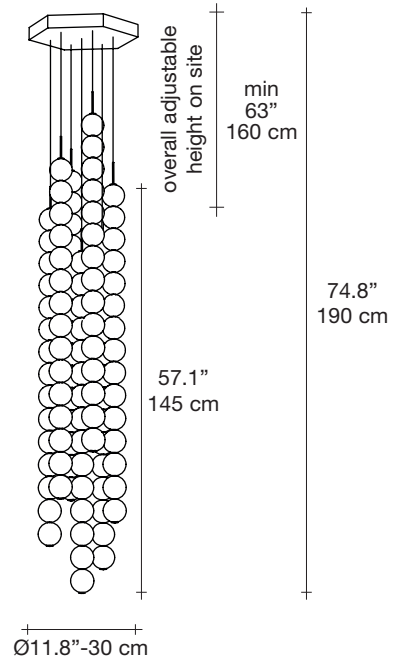

Abacus, multiplying *luminescence*.

design Draw
terzani.com

Name
Abacus
7 large round multi light pendant

Materials
brass | white glass

Finishes | Code

white canopy | brass
0V07S E8 B P 43

satin brass canopy | brass
0V07S M3 B P 43

Body | 7x15 spheres

Light source

120V ~ 50/60Hz

Built in Replaceable LED Module
7 x 10.8W
11340 lm 3000K

dimnable options

0-10V
PWM

Canopy

Used for centuries as the tool to both teach and communicate mathematics, the abacus was found in one form or another across the ancient world. At Terzani, we saw the beauty in the abacus' mathematical purity and clean, functional design. In the hands of Terzani's craftsmen, we've turned this inspiration into a new collection of modular pendant lamps whose flexibility allows for complex and beautiful configurations. Each module, or strand, of Abacus contains a custom set of round, hand-blown white glass which emit a soft and uniform light. And, as the original abacus was used to calculate everything from simple addition to complex formulas, we've retained the same scalability. Due to its customization, our Abacus light is just as suitable in a home as a commercial space, and its almost infinite configurations makes sure you always come up with the right solution.