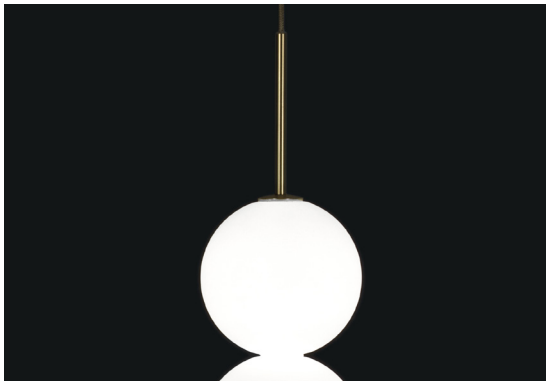

Abacus, multiplying *luminescence*.

design Draw
terzani.com

Name
Abacus
7 large round multi light pendant

Materials
brass | white glass

Finishes | Code

white canopy | brass
0V07S E8 B P 43

satin brass canopy | brass
0V07S M3 B P 43

Body | 7x15 spheres

Light source

120V ~ 50/60Hz

Built in Replaceable LED Module
7 x 10.8W
11340 lm 3000K

dimnable options

0-10V
PWM

Canopy

Used for centuries as the tool to both teach and communicate mathematics, the abacus was found in one form or another across the ancient world. At Terzani, we saw the beauty in the abacus' mathematical purity and clean, functional design. In the hands of Terzani's craftsmen, we've turned this inspiration into a new collection of modular pendant lamps whose flexibility allows for complex and beautiful configurations. Each module, or strand, of Abacus contains a custom set of round, hand-blown white glass which emit a soft and uniform light. And, as the original abacus was used to calculate everything from simple addition to complex formulas, we've retained the same scalability. Due to its customization, our Abacus light is just as suitable in a home as a commercial space, and its almost infinite configurations makes sure you always come up with the right solution.