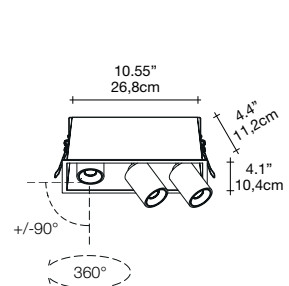

Photometric diagram

Recessed downlights