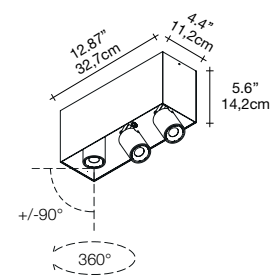

Ceiling mounted