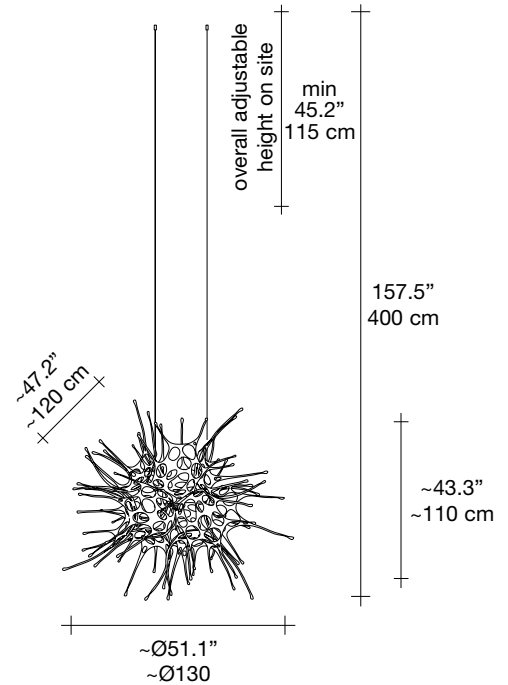

 lbs 74.95
34 kg  lbs 383.6
174 kg  22.4" x 57.87" x 56.3"
57 x 147 x 143 cm

Dragon represents a new chapter for Terzani: the first piece designed as a standalone brass sculpture, cast at a historic foundry in Tuscany.

Ceiling mounted

Photometric diagram

Recessed downlights

Photometric diagram