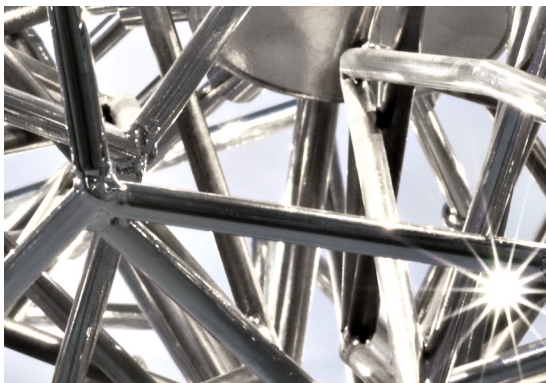

Etoile, twinkling in an *indoor sky*.

design Christian Lava
terzani.com

Name
Etoile
chandelier

Materials
metal

Finishes | Code

nickel plated
0P01S E7 C8

Body

Light source options

120V ~ 50/60Hz

XENON
8 x 10W G4 12V
8 x 20W G4 12V

or

LED
16 x 2W G4 12V

dimmable with

IGBT

Canopy

Etoile's intricate network of intersecting nickel lines recalls constellations in a clear night sky. Strategically placed bulbs cast a starry light, twinkling as viewers move around the pendant. Through projecting these complex patterns throughout the room, Etoile casts a heavenly glow in any space. Design Christian Lava.