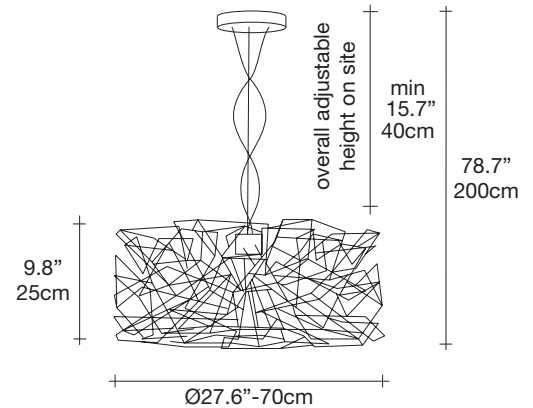

Etoile, twinkling in an *indoor sky*.

design Christian Lava
terzani.com

Name
Etoile
chandelier

Materials
metal

Finishes | Code

nickel plated
0P01S E7 C8

Body

Light source options

120V ~ 50/60Hz

XENON
8 x 10W G4 12V
8 x 20W G4 12V

or

LED
16 x 2W G4 12V

dimmable with

IGBT

Canopy

Etoile's intricate network of intersecting nickel lines recalls constellations in a clear night sky. Strategically placed bulbs cast a starry light, twinkling as viewers move around the pendant. Through projecting these complex patterns throughout the room, Etoile casts a heavenly glow in any space. Design Christian Lava.