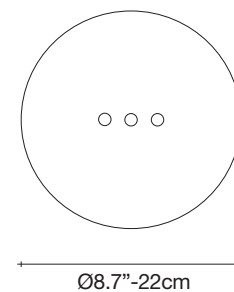

Etoile, twinkling in an *indoor sky*.

design Christian Lava
terzani.com

Name
Etoile
chandelier

Materials
metal

Finishes | Code

nickel plated
0P01S E7 C8

Body

Light source options

120V ~ 50/60Hz

XENON
8 x 10W G4 12V
8 x 20W G4 12V

or

LED
16 x 2W G4 12V

dimmable with

IGBT

Canopy

Etoile's intricate network of intersecting nickel lines recalls constellations in a clear night sky. Strategically placed bulbs cast a starry light, twinkling as viewers move around the pendant. Through projecting these complex patterns throughout the room, Etoile casts a heavenly glow in any space. Design Christian Lava.