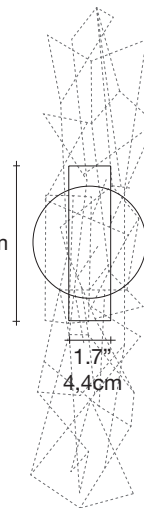

Etoile, twinkling in an *indoor sky*.

design Christian Lava
terzani.com

Name
Etoile
wall sconce

Materials
metal

Finishes | Code

nickel plated
OP03A E7 C8

Body

5.1"
13cm

24.8"
63cm

4.7"-12cm

Light source options

120V ~ 50/60Hz

XENON
6 x 10W G4 12V

or

LED
6 x 2W G4 12V

dimnable options

ELV

Canopy

6.6"
16,8cm

Ø4.7"
12cm

1.7"
4,4cm

Etoile's intricate network of intersecting nickel lines recalls constellations in a clear night sky. Strategically placed bulbs cast a starry light, twinkling as viewers move around the pendant. Through projecting these complex patterns throughout the room, Etoile casts a heavenly glow in any space. Design Christian Lava.