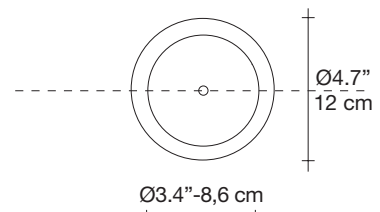

Canopy

Light source
120V ~ 50/60Hz

- LED
  4W E12 dimmable
- **dimmable options**
- all systems

Capturing a moment in time, Frame features a metal coral leaf, enclosed inside a borosilicate glass preserving a delicate imprint of nature. Hidden inside is a single bulb which glows from within. Creating a stirring light that projects a dynamic shadow due to the permeable coral. Frame is available in white, red, gold plated or silver plated. Design Terzani Lab. Made in Italy.