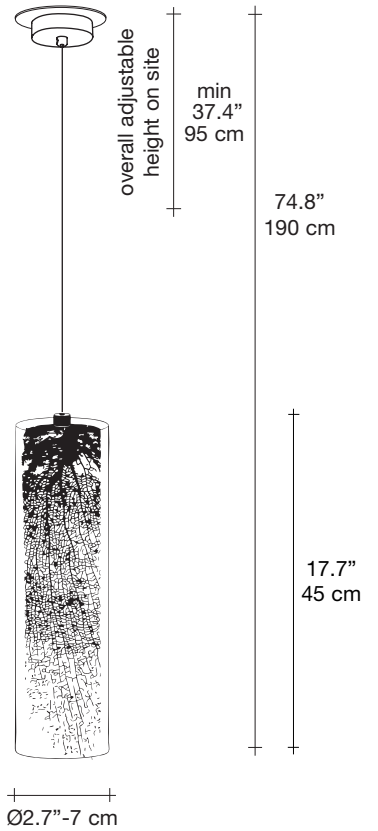

Frame, nature's, *imprint.*

design Terzani Lab
terzani.com

Name
Frame
small cylinder pendant light

Materials
clear

Finishes | Code

-  white | clear
0Q01S E8 A9
-  coral | clear
0Q01S H1 A9
-  silver plated | clear
0Q01S G7 A9
-  gold plated | clear
0Q01S L6 A9

Body

Canopy

Light source
120V ~ 50/60Hz

-  LED
4W E12 dimmable
- dimmable options**
-  all systems

Capturing a moment in time, Frame features a metal coral leaf, enclosed inside a borosilicate glass preserving a delicate imprint of nature. Hidden inside is a single bulb which glows from within. Creating a stirring light that projects a dynamic shadow due to the permeable coral. Frame is available in white, red, gold plated or silver plated. Design Terzani Lab. Made in Italy.