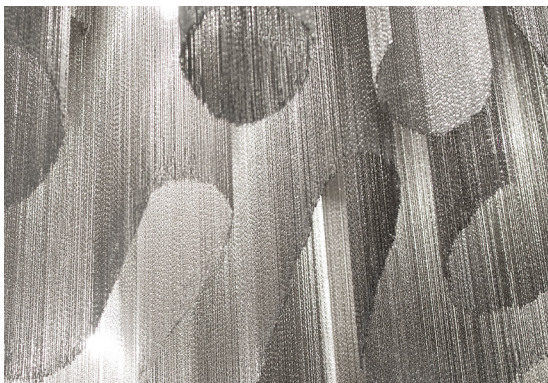

Stream, iridescent light.

design Christian Lava
terzani.com

TERZANI
LA LUCE PENSATA

Name
Stream
large chandelier

Materials
metal

Finishes | Code

-  nickel plated
OJ50S E7 C8
-  black nickel plated
OJ50S E9 C8
-  gold plated
OJ50S L6 C8

Overall height not adjustable on site
Optional custom OAH

Body

Light source

120V ~ 50/60Hz

 LED
20 x 4W E12 dimmable

+

 LED
6W GU10 dimmable

dimmable options

 all systems

Canopy

A stunning design from Christian Lava, Stream is an impressive presence in any room. Stream's design exploits the physical characteristics of the materials used to envelop a room in a unique, immersive light. Here, over 7 kilometers of metal chain appear to flow down from the undulating, nickel plated frame. These cascading tiers project a streaking, yet tranquil, shadow throughout the room. Design Christian Lava.