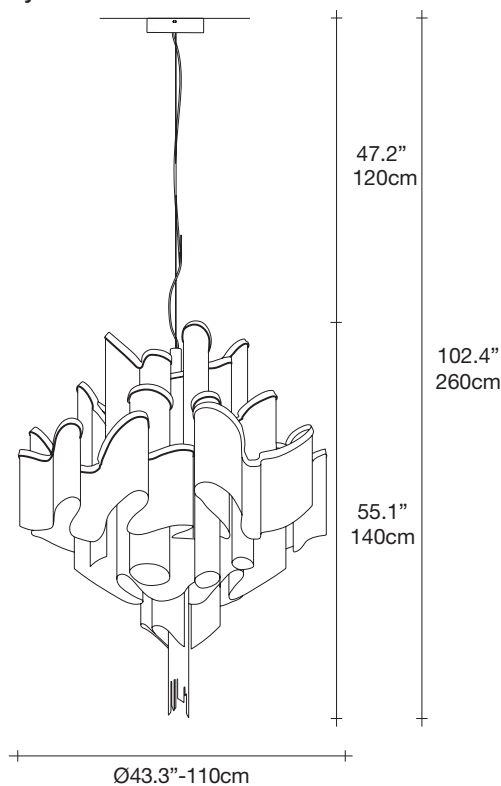

Stream, iridescent light.

design Christian Lava
terzani.com

TERZANI
LA LUCE PENSATA

Name
Stream
large chandelier

Materials
metal

Finishes | Code

-  nickel plated
OJ50S E7 C8
-  black nickel plated
OJ50S E9 C8
-  gold plated
OJ50S L6 C8

Overall height not adjustable on site
Optional custom OAH

Body

Light source

120V ~ 50/60Hz

 LED
20 x 4W E12 dimmable

+

 LED
6W GU10 dimmable

dimmable options

 all systems

Canopy

A stunning design from Christian Lava, Stream is an impressive presence in any room. Stream's design exploits the physical characteristics of the materials used to envelop a room in a unique, immersive light. Here, over 7 kilometers of metal chain appear to flow down from the undulating, nickel plated frame. These cascading tiers project a streaking, yet tranquil, shadow throughout the room. Design Christian Lava.

 lbs 138.9  lbs 308.7  53.2" x 53.2" x 56.7"
 kg 63  kg 140  135 x 135 x 144 cm