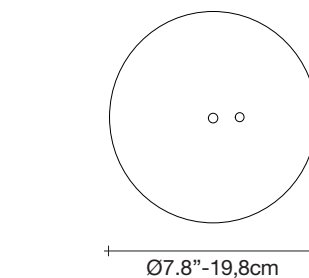

Overall height not adjustable on site
Optional custom OAH

Body

Light source

120V ~ 50/60Hz

 LED
20 x 4W E12 dimmable

+

 LED
6W GU10 dimmable

dimmable options

 all systems

Canopy

A stunning design from Christian Lava, Stream is an impressive presence in any room. Stream's design exploits the physical characteristics of the materials used to envelop a room in a unique, immersive light. Here, over 7 kilometers of metal chain appear to flow down from the undulating, nickel plated frame. These cascading tiers project a streaking, yet tranquil, shadow throughout the room. Design Christian Lava.

 lbs 138.9  lbs 308.7  53.2" x 53.2" x 56.7"
 kg 63  kg 140  135 x 135 x 144 cm