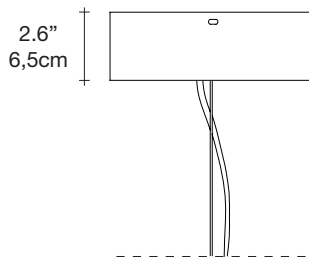

Stream, iridescent light.

design Christian Lava
terzani.com

TERZANI
LA LUCE PENSATA

Name
Stream
large chandelier

Materials
metal

Finishes | Code

-  nickel plated
OJ50S E7 C8
-  black nickel plated
OJ50S E9 C8
-  gold plated
OJ50S L6 C8

Overall height not adjustable on site
Optional custom OAH

Body

Light source

120V ~ 50/60Hz

 LED
20 x 4W E12 dimmable

+

 LED
6W GU10 dimmable

dimmable options

 all systems

Canopy

A stunning design from Christian Lava, Stream is an impressive presence in any room. Stream's design exploits the physical characteristics of the materials used to envelop a room in a unique, immersive light. Here, over 7 kilometers of metal chain appear to flow down from the undulating, nickel plated frame. These cascading tiers project a streaking, yet tranquil, shadow throughout the room. Design Christian Lava.

 lbs 138.9  lbs 308.7  53.2" x 53.2" x 56.7"
 kg 63  kg 140  135 x 135 x 144 cm