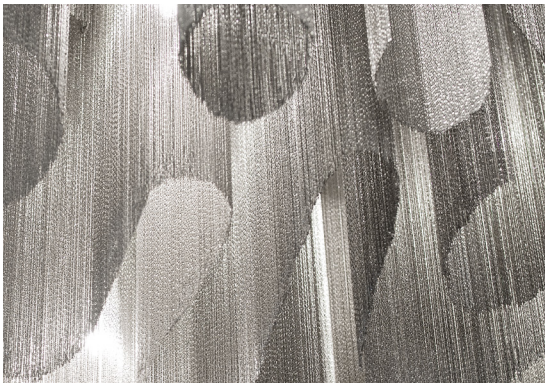

Stream, iridescent *light.*

design Christian Lava
terzani.com

Name
Stream
linear chandelier

Materials
metal

Finishes | Code

-  nickel plated
OJ52S E7 C8
-  black nickel plated
OJ52S E9 C8
-  gold plated
OJ52S L6 C8

Light source

120V ~ 50/60Hz

 LED
12 x 4W G9 dimmable

+

 LED
3 x 6W GU10 dimmable

dimmable options

 all systems

A stunning design from Christian Lava, Stream is an impressive presence in any room. Stream's design exploits the physical characteristics of the materials used to envelop a room in a unique, immersive light. Here, over 7 kilometers of metal chain appear to flow down from the undulating, nickel plated frame. These cascading tiers project a streaking, yet tranquil, shadow throughout the room. Design Christian Lava.