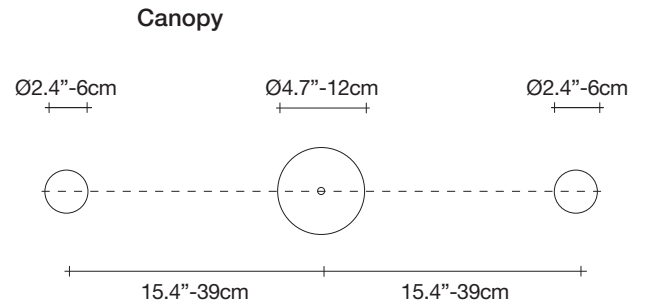

Light source

120V ~ 50/60Hz

 LED
12 x 4W G9 dimmable

+

 LED
3 x 6W GU10 dimmable

dimmable options

 all systems

A stunning design from Christian Lava, Stream is an impressive presence in any room. Stream's design exploits the physical characteristics of the materials used to envelop a room in a unique, immersive light. Here, over 7 kilometers of metal chain appear to flow down from the undulating, nickel plated frame. These cascading tiers project a streaking, yet tranquil, shadow throughout the room. Design Christian Lava.

 lbs 105.8  lbs 189.6  66.9" x 21.7" x 39"

 kg 48  kg 86 170 x 55 x 99 cm