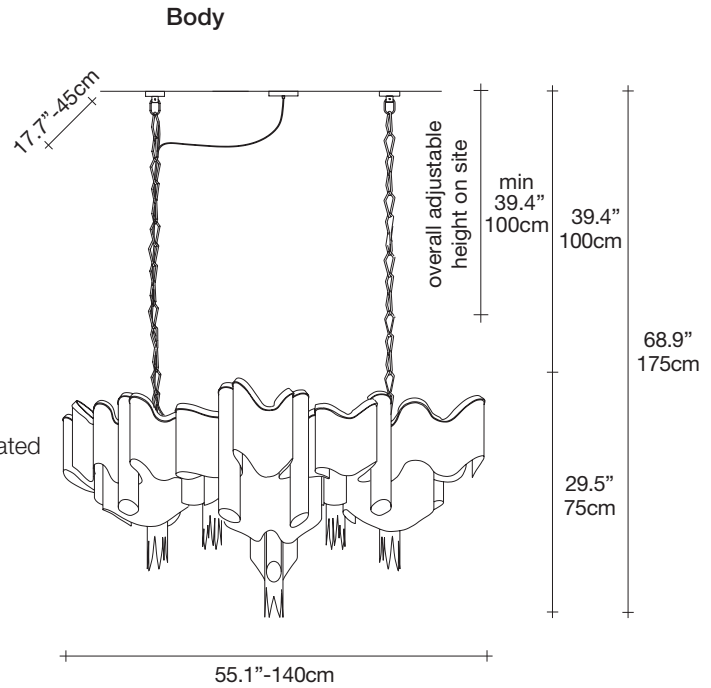

Stream, iridescent *light.*

design Christian Lava
terzani.com

Name
Stream
linear chandelier

Materials
metal

Finishes | Code

-  nickel plated
OJ52S E7 C8
-  black nickel plated
OJ52S E9 C8
-  gold plated
OJ52S L6 C8

Light source

120V ~ 50/60Hz

 LED
12 x 4W G9 dimmable

+

 LED
3 x 6W GU10 dimmable

dimmable options

 all systems

A stunning design from Christian Lava, Stream is an impressive presence in any room. Stream's design exploits the physical characteristics of the materials used to envelop a room in a unique, immersive light. Here, over 7 kilometers of metal chain appear to flow down from the undulating, nickel plated frame. These cascading tiers project a streaking, yet tranquil, shadow throughout the room. Design Christian Lava.

 lbs 105.8  lbs 189.6  66.9" x 21.7" x 39"

 kg 48  kg 86 170 x 55 x 99 cm