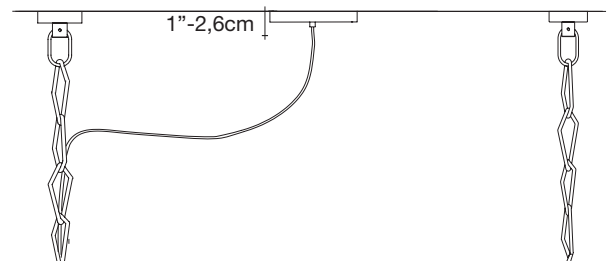

Stream, iridescent *light.*

design Christian Lava
terzani.com

Name
Stream
linear chandelier

Materials
metal

Finishes | Code

-  nickel plated
OJ52S E7 C8
-  black nickel plated
OJ52S E9 C8
-  gold plated
OJ52S L6 C8

Light source

120V ~ 50/60Hz

 LED
12 x 4W G9 dimmable

+

 LED
3 x 6W GU10 dimmable

dimmable options

 all systems

A stunning design from Christian Lava, Stream is an impressive presence in any room. Stream's design exploits the physical characteristics of the materials used to envelop a room in a unique, immersive light. Here, over 7 kilometers of metal chain appear to flow down from the undulating, nickel plated frame. These cascading tiers project a streaking, yet tranquil, shadow throughout the room. Design Christian Lava.

 lbs 105.8  lbs 189.6  66.9" x 21.7" x 39"

 kg 48  kg 86 170 x 55 x 99 cm