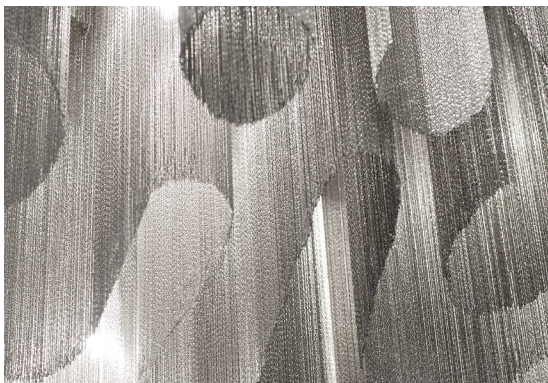

Body

Light source

120V ~ 50/60Hz

LED
4 x 4W G9 dimmable

+

LED
6W GU10 dimmable

dimmable options

all systems