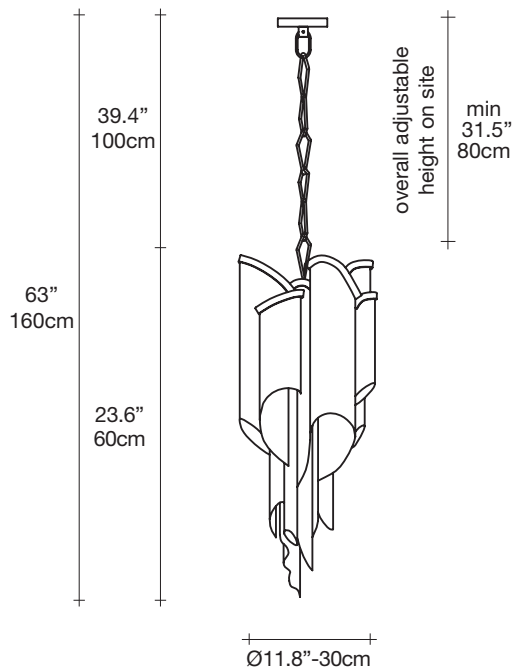

# Stream, iridescent *light.*

design Christian Lava  
terzani.com

**Name**  
Stream  
mini chandelier

**Materials**  
metal

**Finishes | Code**

-  nickel plated  
OJ54S E7 C8
-  black nickel plated  
OJ54S E9 C8
-  gold plated  
OJ54S L6 C8

**Body**

**Light source**

120V ~ 50/60Hz

 LED  
4 x 4W G9 dimmable

+

 LED  
6W GU10 dimmable

**dimmable options**

 all systems

**Canopy**

A stunning design from Christian Lava, Stream is an impressive presence in any room. Stream's design exploits the physical characteristics of the materials used to envelop a room in a unique, immersive light. Here, over 7 kilometers of metal chain appear to flow down from the undulating, nickel plated frame. These cascading tiers project a streaking, yet tranquil, shadow throughout the room. Design Christian Lava.