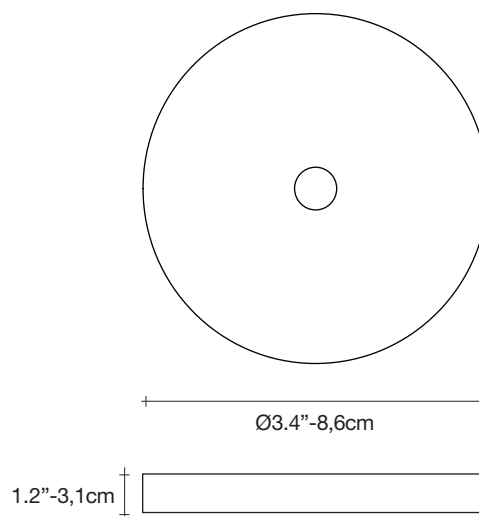

# Stream, iridescent *light.*

design Christian Lava  
terzani.com

**Name**  
Stream  
mini chandelier

**Materials**  
metal

**Finishes | Code**

-  nickel plated  
OJ54S E7 C8
-  black nickel plated  
OJ54S E9 C8
-  gold plated  
OJ54S L6 C8

**Canopy**

A stunning design from Christian Lava, Stream is an impressive presence in any room. Stream's design exploits the physical characteristics of the materials used to envelop a room in a unique, immersive light. Here, over 7 kilometers of metal chain appear to flow down from the undulating, nickel plated frame. These cascading tiers project a streaking, yet tranquil, shadow throughout the room. Design Christian Lava.