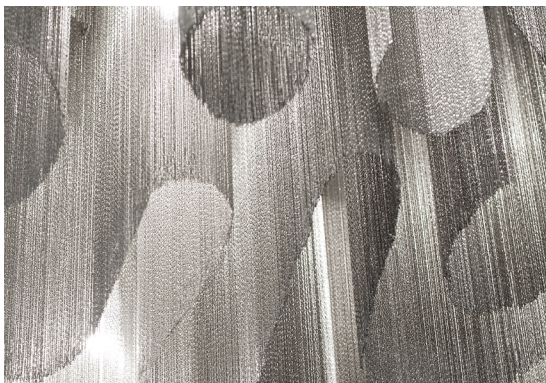

Stream, iridescent light.

design Christian Lava
terzani.com

TERZANI
LA LUCE PENSATA

Name
Stream
ceiling light

Materials
metal

Finishes | Code

-  nickel plated
OJ70L E7 C8
-  black nickel plated
OJ70L E9 C8
-  gold plated
OJ70L L6 C8

Body

Overall height not adjustable on site
Optional custom OAH

Light source

120V ~ 50/60Hz

 LED
8 x 4W G9 dimmable

+

 LED
6W GU10 dimmable

dimmable options

 all systems

Canopy

1.6"-4cm

A stunning design from Christian Lava, Stream is an impressive presence in any room. Stream's design exploits the physical characteristics of the materials used to envelop a room in a unique, immersive light. Here, over 7 kilometers of metal chain appear to flow down from the undulating, nickel plated frame. These cascading tiers project a streaking, yet tranquil, shadow throughout the room. Design Christian Lava.