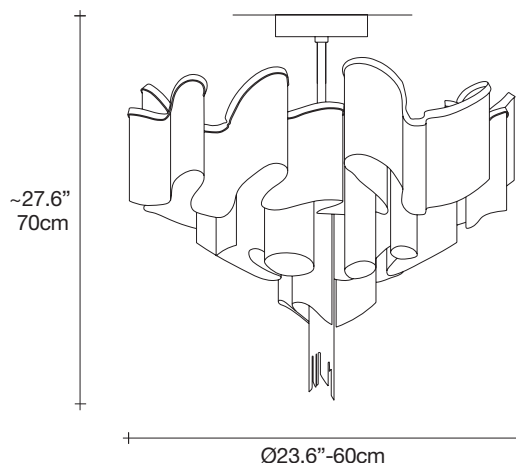

Stream, iridescent light.

design Christian Lava
terzani.com

TERZANI
LA LUCE PENSATA

Name
Stream
ceiling light

Materials
metal

Finishes | Code

-  nickel plated
OJ70L E7 C8
-  black nickel plated
OJ70L E9 C8
-  gold plated
OJ70L L6 C8

Body

Overall height not adjustable on site
Optional custom OAH

Light source

120V ~ 50/60Hz

 LED
8 x 4W G9 dimmable

+

 LED
6W GU10 dimmable

dimmable options

 all systems

Canopy

1.6"-4cm

A stunning design from Christian Lava, Stream is an impressive presence in any room. Stream's design exploits the physical characteristics of the materials used to envelop a room in a unique, immersive light. Here, over 7 kilometers of metal chain appear to flow down from the undulating, nickel plated frame. These cascading tiers project a streaking, yet tranquil, shadow throughout the room. Design Christian Lava.