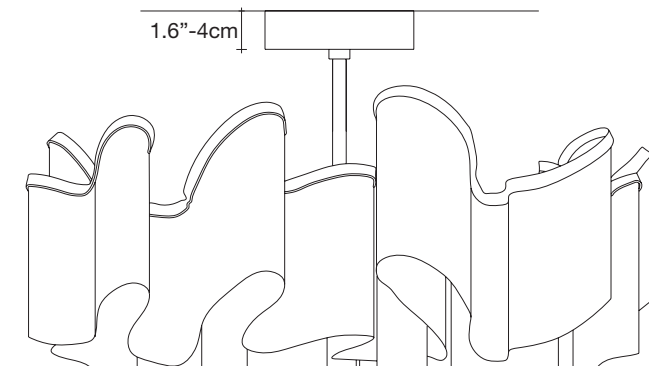

Stream, iridescent light.

design Christian Lava
terzani.com

TERZANI
LA LUCE PENSATA

Name
Stream
ceiling light

Materials
metal

Finishes | Code

-  nickel plated
OJ70L E7 C8
-  black nickel plated
OJ70L E9 C8
-  gold plated
OJ70L L6 C8

Body

Overall height not adjustable on site
Optional custom OAH

Light source

120V ~ 50/60Hz

 LED
8 x 4W G9 dimmable

+

 LED
6W GU10 dimmable

dimmable options

 all systems

Canopy

1.6"-4cm

A stunning design from Christian Lava, Stream is an impressive presence in any room. Stream's design exploits the physical characteristics of the materials used to envelop a room in a unique, immersive light. Here, over 7 kilometers of metal chain appear to flow down from the undulating, nickel plated frame. These cascading tiers project a streaking, yet tranquil, shadow throughout the room. Design Christian Lava.