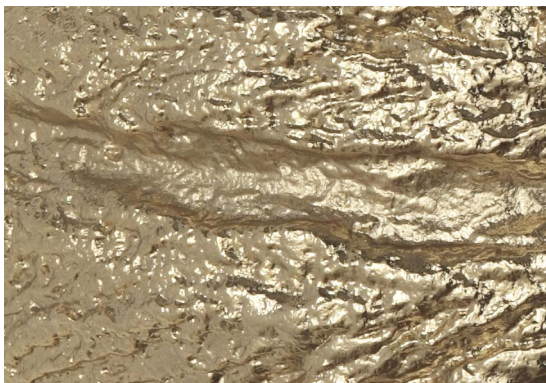

Wabi, understated *elegance.*

design Nicolas Terzani
terzani.com

Product Name
Wabi
wall sconce

Materials
metal

Finishes | Code

-  nickel
ON74A E7 C8
-  gold
ON74A L6 C8

Body

Recommended Light

120V ~ 50/60Hz

dimmable with

 all systems

Influenced by the rustic simplicity of the mulberry tree, Nicolas Terzani set out to create a piece that delivered the same quiet, harmonious elegance. Thus, Wabi, available in white, gold-plated or silver-plated finish, which recalls the serenity and balance of its natural inspiration. The texture of Wabi harnesses the anomalies of a cortex, resulting in a unique and classic light. Design Nicolas Terzani.