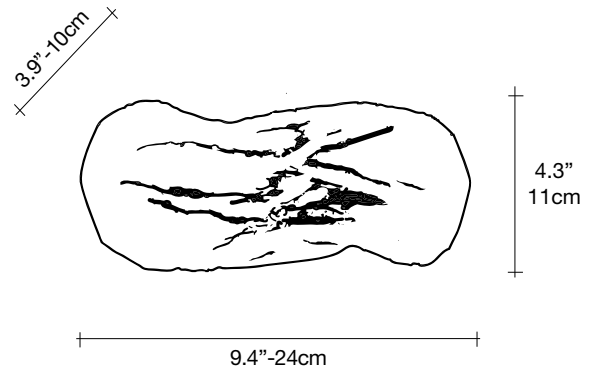

Wabi, understated *elegance.*

design Nicolas Terzani
terzani.com

Product Name
Wabi
wall sconce

Materials
metal

Finishes | Code

-  nickel
ON74A E7 C8
-  gold
ON74A L6 C8

Body

Recommended Light